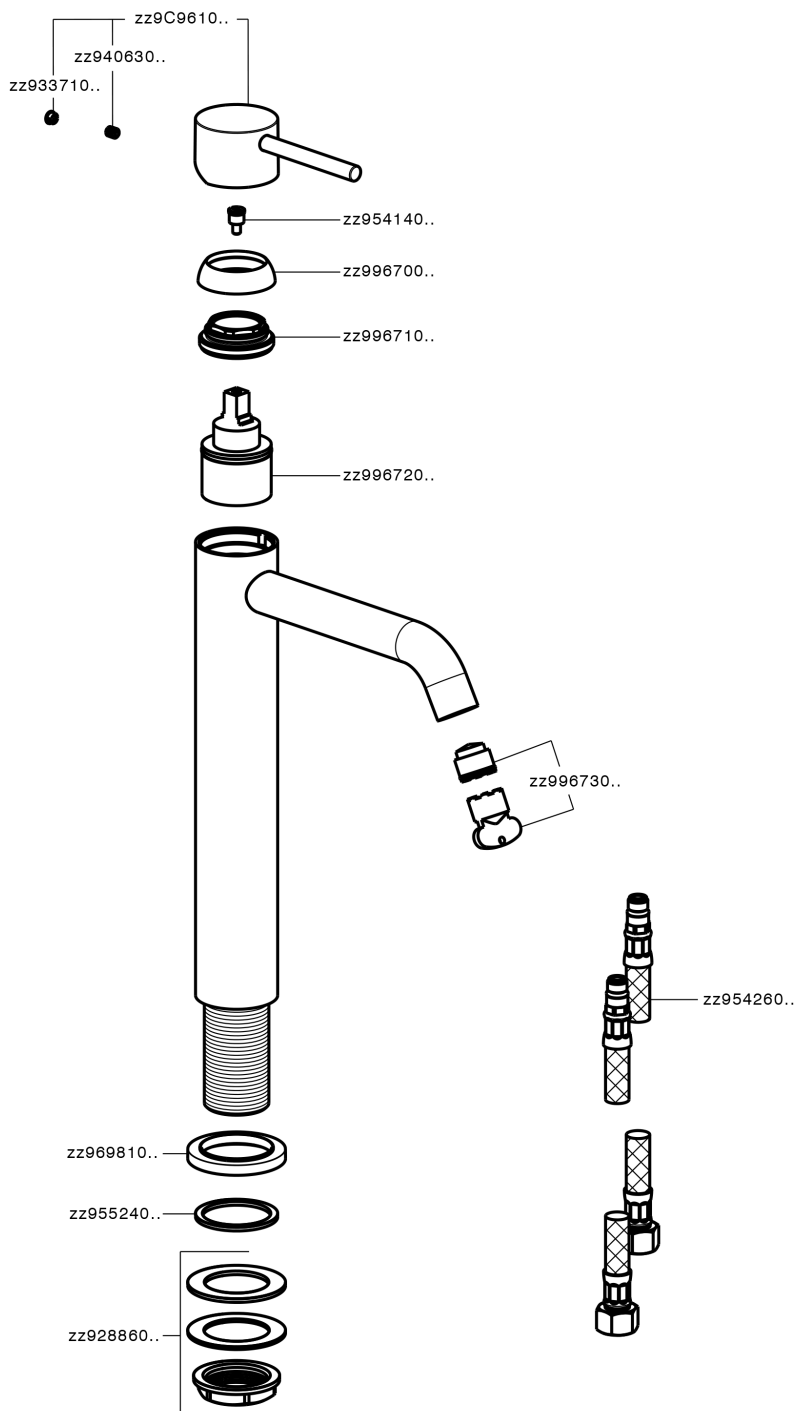

Single lever tall washbasin mixer NUOVA KIRUNA_K2003540

K2003540

<https://en.huberitalia.com/single-lever-tall-washbasin-mixer-nuova-kiruna-k2003540>

2025-04-07