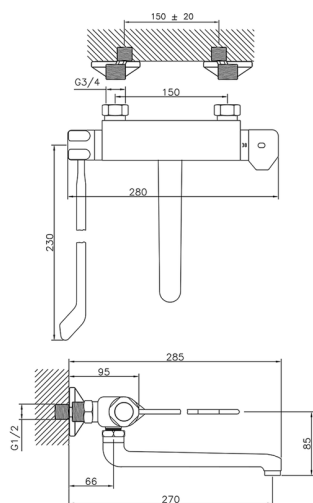

Thermostatic

The Huber thermostatic is your personal water manager, helping you to handle, control and save water and energy.

2026-06-24