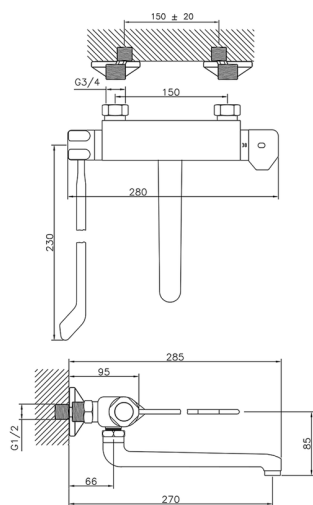

Thermostatic

The Huber thermostatic is your personal water manager, helping you to handle, control and save water and energy.

2026-06-24