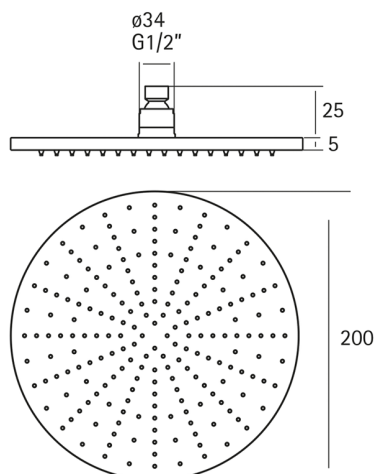

Lynox showerhead LYNOX_SS016430

MODEL **SS016430**

Showerhead, 200 mm Round 4 mm thick, Inox AISI 316L

AVAILABLE FINISHINGS

D1 D1 Brushed Inox

CHARACTERISTICS

2026-06-27