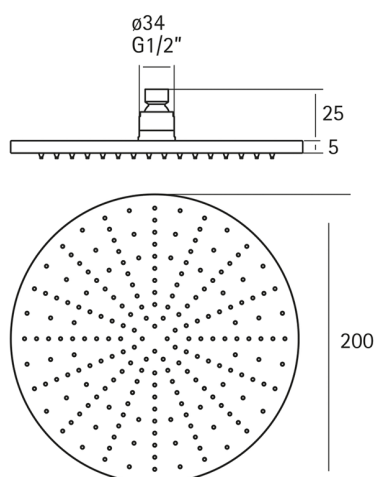

Lynox showerhead LYNOX_SS016430

MODEL **SS016430**

Showerhead, 200 mm Round 4 mm thick, Inox AISI 316L

AVAILABLE FINISHINGS

D1 D1 Brushed Inox

CHARACTERISTICS

2026-06-06