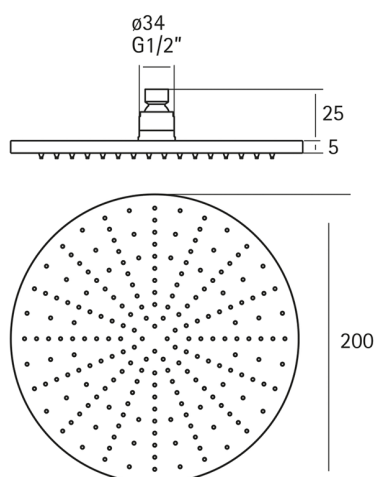

Lynox showerhead LYNOX_SS016430

MODEL **SS016430**

Showerhead, 200 mm Round 4 mm thick, Inox AISI 316L

AVAILABLE FINISHINGS

D1 D1 Brushed Inox

CHARACTERISTICS

2026-04-05