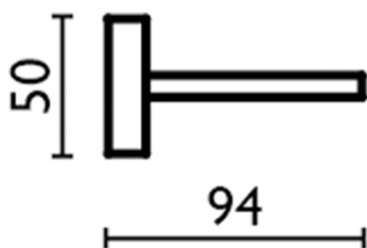

Wall mounted soap-dish BATHROOM ACCESSORIES_SQ090602

SQ090602

<https://en.huberitalia.com/wall-mounted-soap-dish-bathroom-accessories-sq090602>

2024-11-24