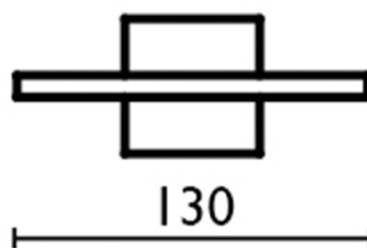

Wall mounted soap-dish BATHROOM ACCESSORIES_SQ090602

SQ090602

<https://en.huberitalia.com/wall-mounted-soap-dish-bathroom-accessories-sq090602>

2024-11-24