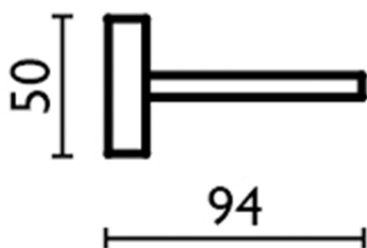

Wall mounted soap-dish BATHROOM ACCESSORIES_SQ090602

SQ090602

<https://en.huberitalia.com/wall-mounted-soap-dish-bathroom-accessories-sq090602>

2024-11-23