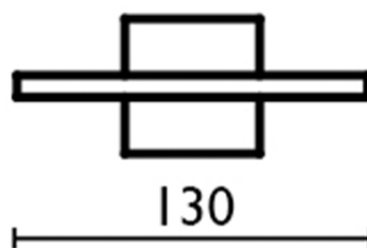

Wall mounted soap-dish BATHROOM ACCESSORIES_SQ090602

SQ090602

<https://en.huberitalia.com/wall-mounted-soap-dish-bathroom-accessories-sq090602>

2024-11-23