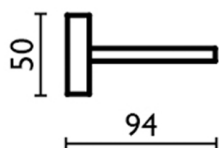

Wall mounted soap-dish BATHROOM ACCESSORIES_SQ090602

MODEL **SQ090602**

Wall mounted soap-dish, wall mounted Brass tray

AVAILABLE FINISHINGS

-  **21** 21 Chrome
-  **2B** 2B Polished Nickel
-  **2F** 2F Brushed Nickel
-  **2Q** 2Q Black Titanium
-  **40** 40 Matt Black
-  **4Q** 4Q Matt White