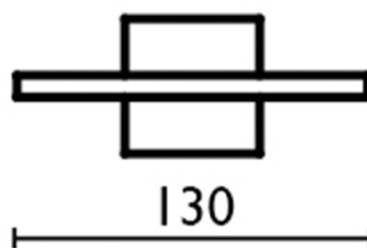

## Wall mounted soap-dish BATHROOM ACCESSORIES\_SQ090602

SQ090602

<https://en.huberitalia.com/wall-mounted-soap-dish-bathroom-accessories-sq090602>

2024-11-21