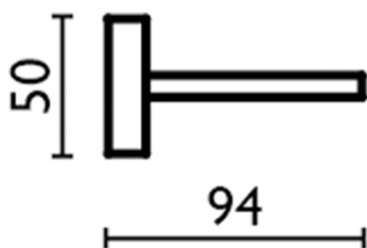

## Wall mounted soap-dish BATHROOM ACCESSORIES\_SQ090602

SQ090602

<https://en.huberitalia.com/wall-mounted-soap-dish-bathroom-accessories-sq090602>

2024-11-21