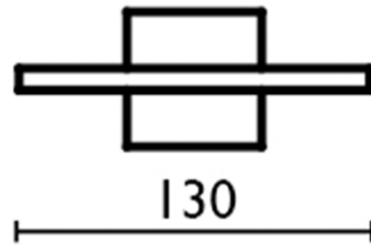

Wall mounted soap-dish BATHROOM ACCESSORIES_SQ090602

SQ090602

<https://en.huberitalia.com/wall-mounted-soap-dish-bathroom-accessories-sq090602>

2024-11-25