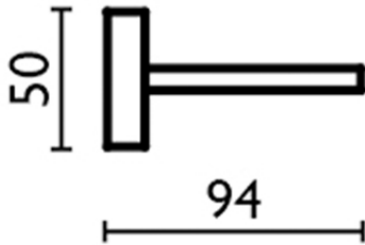

Wall mounted soap-dish BATHROOM ACCESSORIES_SQ090602

SQ090602

<https://en.huberitalia.com/wall-mounted-soap-dish-bathroom-accessories-sq090602>

2024-11-25