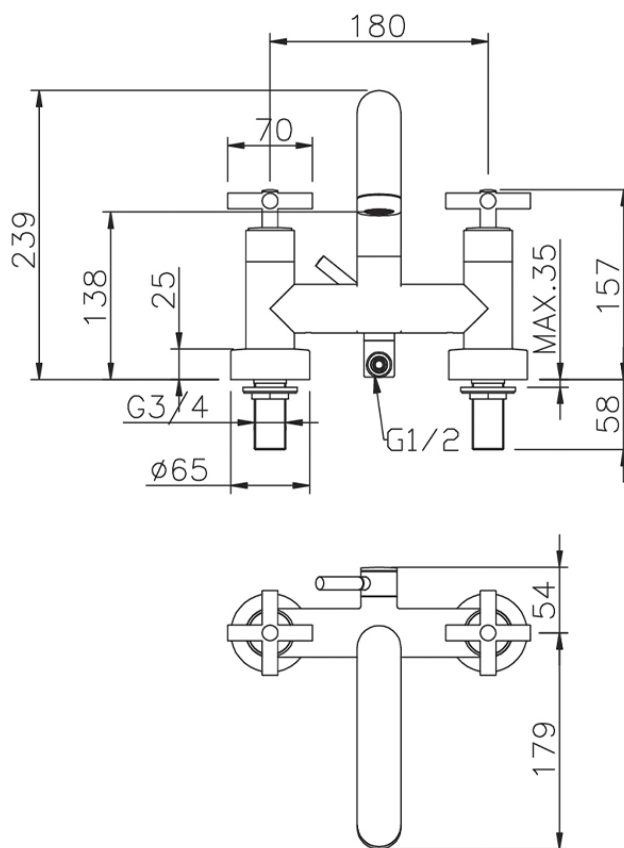

Deck-mounted bath mixer SUITE_263.ST01H.

263.ST01H.

<https://en.huberitalia.com/deck-mounted-bath-mixer-suite-263-st01h>

2024-11-15