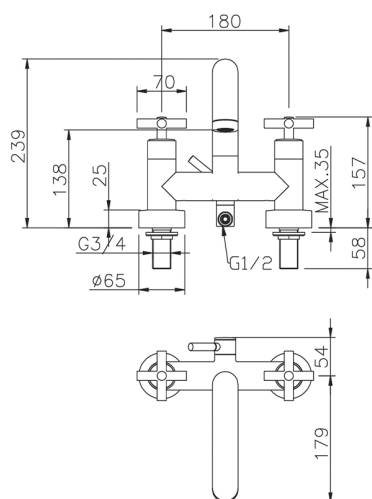

Deck-mounted bath mixer SUITE_263.ST01H.

MODEL **263.ST01H.**

Deck-mounted bath mixer, without shower set, 1/2" M Flexible Connection

AVAILABLE FINISHINGS

-  **CR** CR Chrome
-  **NO** NO Matt Black
-  **2W** 2W Brushed Gold
-  **NB** NB Brushed Nickel