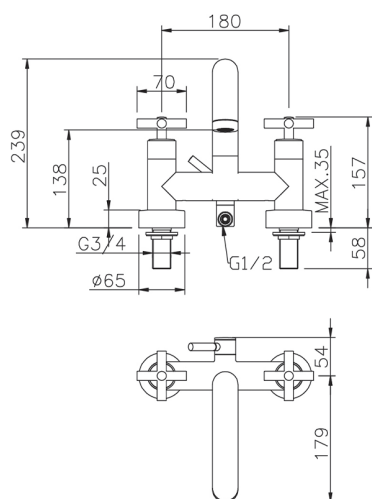

## Deck-mounted bath mixer SUITE\_263.ST01H.

MODEL **263.ST01H.**

Deck-mounted bath mixer, without shower set, 1/2" M Flexible Connection