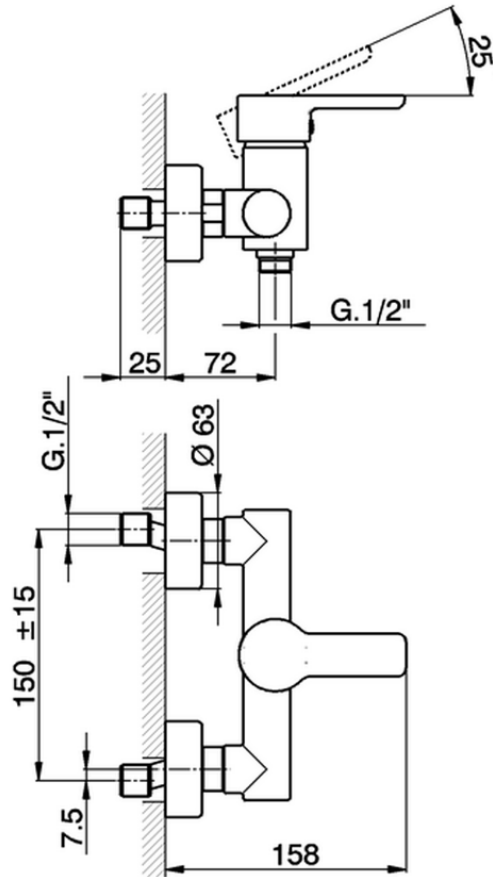

Single lever shower mixer SOFT_SF000440

SF000440

<https://en.huberitalia.com/single-lever-shower-mixer-soft-sf000440>

2026-04-05