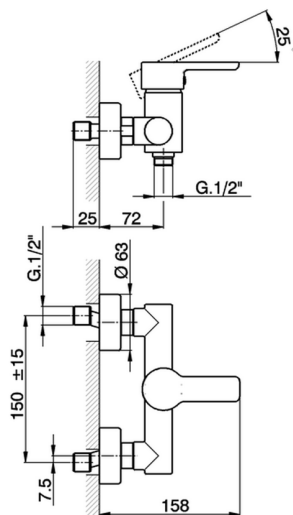

Single lever shower mixer **SOFT_SF000440**

MODEL **SF000440**

Single lever shower mixer, without shower set, 1/2" M flexible connection

AVAILABLE FINISHINGS

CHARACTERISTICS

Cartridge Spare Parts **ZZ95409000**

35 mm Cartridge

2026-04-06