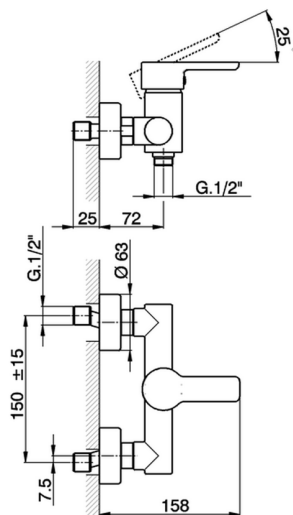

Single lever shower mixer **SOFT_SF000440**

MODEL **SF000440**

Single lever shower mixer, without shower set, 1/2" M flexible connection

AVAILABLE FINISHINGS

CHARACTERISTICS

Cartridge Spare Parts **ZZ95409000**

35 mm Cartridge

2026-06-13