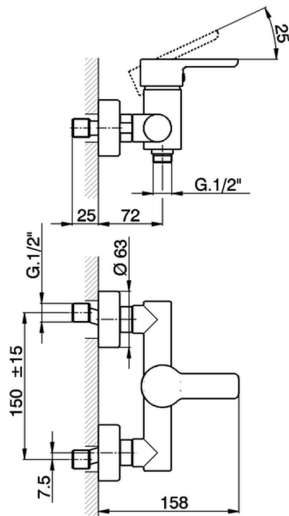

Single lever shower mixer SOFT_SF000440

MODEL **SF000440**

Single lever shower mixer, without shower set, 1/2" M flexible connection

AVAILABLE FINISHINGS

CHARACTERISTICS

Cartridge Spare Parts **ZZ95409000**

35 mm Cartridge

2026-04-08