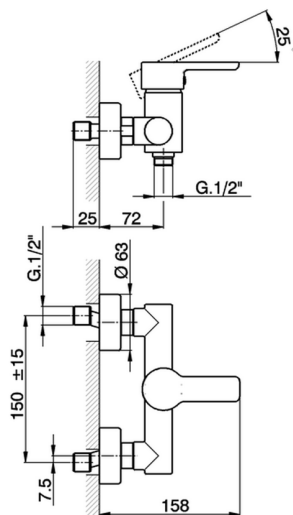

## Single lever shower mixer **SOFT\_SF000440**

MODEL **SF000440**

Single lever shower mixer, without shower set, 1/2" M flexible connection

AVAILABLE FINISHINGS

CHARACTERISTICS

Cartridge Spare Parts **ZZ95409000**

**35 mm Cartridge**

2026-06-06