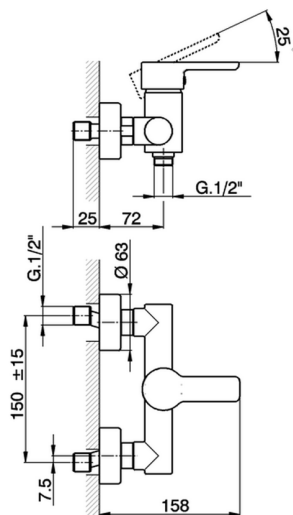

Single lever shower mixer **SOFT_SF000440**

MODEL **SF000440**

Single lever shower mixer, without shower set, 1/2" M flexible connection

AVAILABLE FINISHINGS

21 21 Chrome

CHARACTERISTICS

Cartridge Spare Parts **ZZ95409000**

35 mm Cartridge

2026-05-15