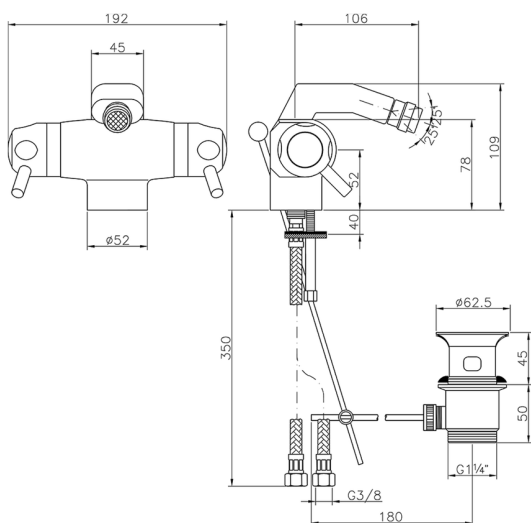

Thermostatic bidet mixer COMMUNITY_CPT55010

MODEL **CPT55010**

Thermostatic bidet mixer, with 1"1/4 pop-up waste, G.3/8" stainless steel flexible hose

AVAILABLE FINISHINGS

21 21 Chrome

CHARACTERISTICS

Cartridge Spare Parts **24.02AB.PL**

12x32 Plus Thermostatic Valve

Thermostatic

The Huber thermostatic is your personal water manager, helping you to handle, control and save water and energy.

2024-12-18