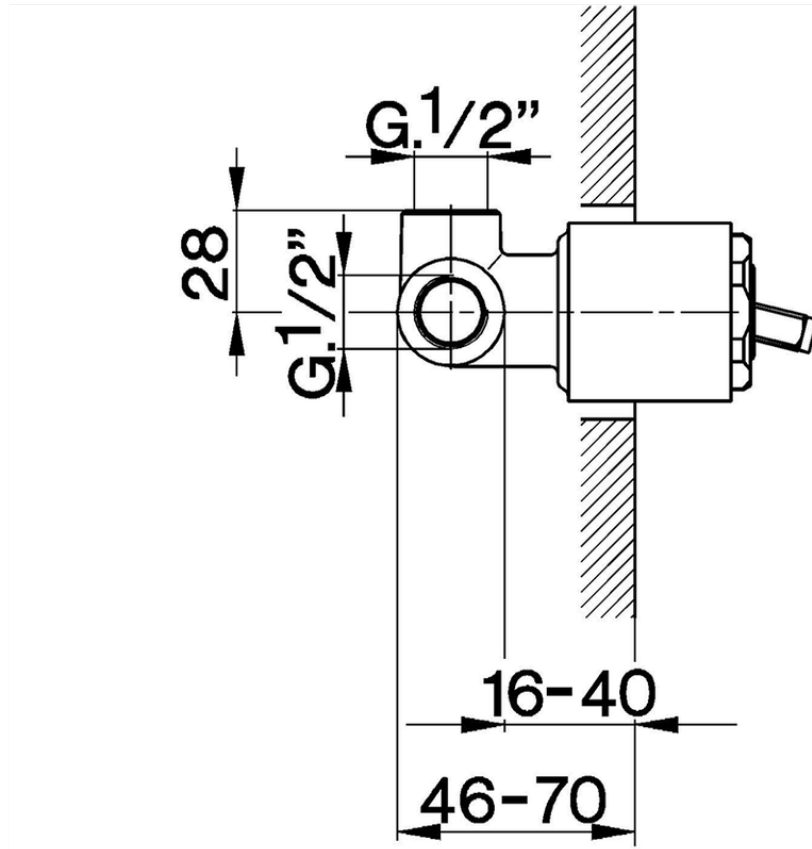

Concealed single lever shower valve CONCEALED_ZB002300

ZB002300

<https://en.huberitalia.com/concealed-single-lever-shower-valve-concealed-zb002300>

2026-04-07