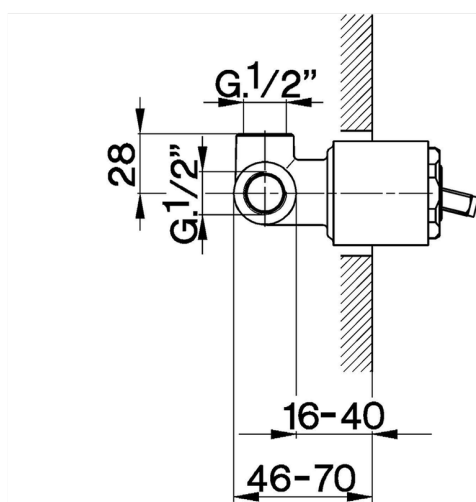

Concealed single lever shower valve CONCEALED_ZB002300

MODEL **ZB002300**

Concealed part for 2-outlet mixer, 1/2" Concealed shower mixer, Without trim kit

AVAILABLE FINISHINGS

CHARACTERISTICS

Installation	Concealed
Cartridge Spare Parts	ZZ92909000
43 mm Cartridge	
Concealed	1