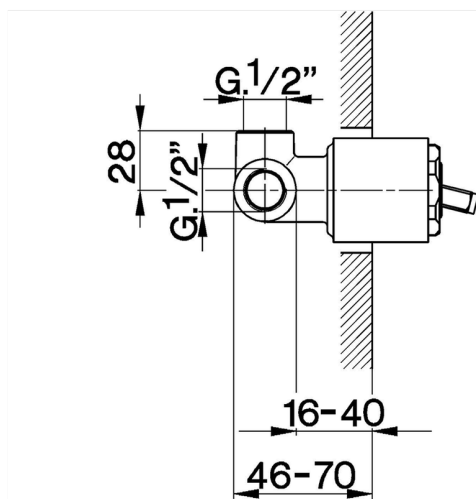

Concealed single lever shower valve CONCEALED_ZB002300

MODEL **ZB002300**

Concealed part for 2-outlet mixer, 1/2" Concealed shower mixer, Without trim kit

AVAILABLE FINISHINGS

04 04 Without finishing

CHARACTERISTICS

Installation	Concealed
Cartridge Spare Parts	ZZ92909000
43 mm Cartridge	
Concealed	1

2025-12-05