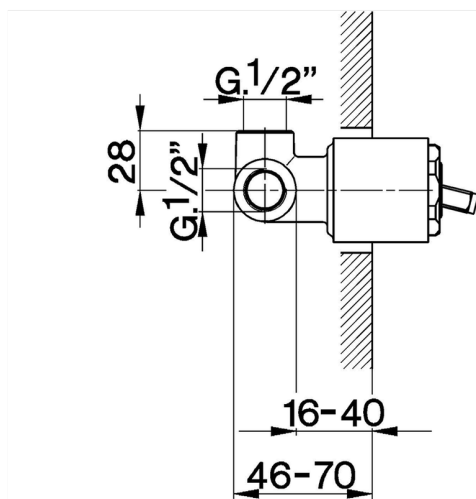

Concealed single lever shower valve CONCEALED_ZB002300

MODEL **ZB002300**

Concealed part for 2-outlet mixer, 1/2" Concealed shower mixer, Without trim kit

AVAILABLE FINISHINGS

CHARACTERISTICS

Installation	Concealed
Cartridge Spare Parts	ZZ92909000
43 mm Cartridge	
Concealed	1