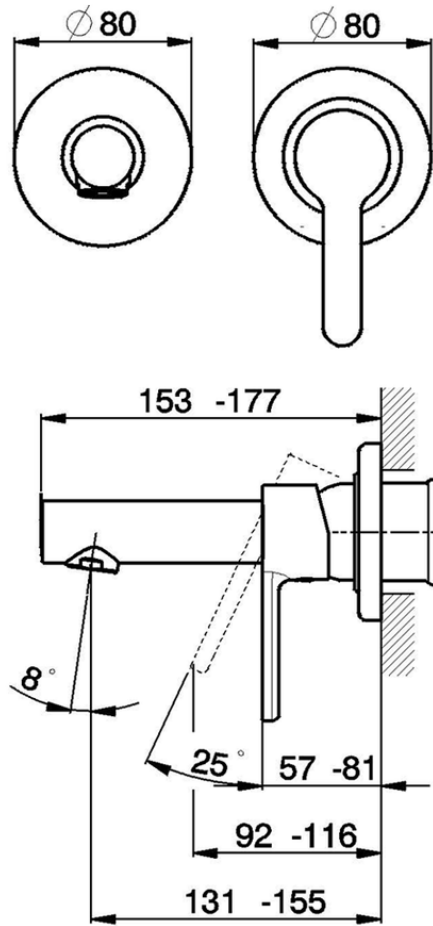

Exposed part for single lever washbasin valve H2_H2005510

H2005510

<https://en.huberitalia.com/exposed-part-for-single-lever-washbasin-valve-h2-h2005510>

Piastra/Plate/Plaque/Platte/Placa

2-3mm: XX 56-76

10mm: XX 48-68