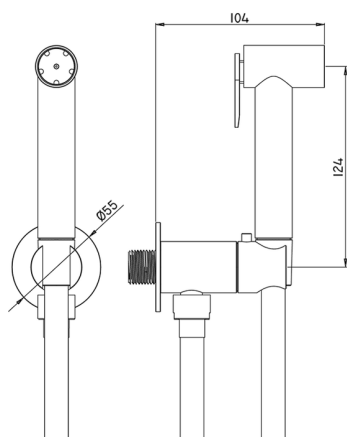

Toilet-jet Handshower

Multi-jets hygienic hand shower, for personal hygiene care.

2024-12-18