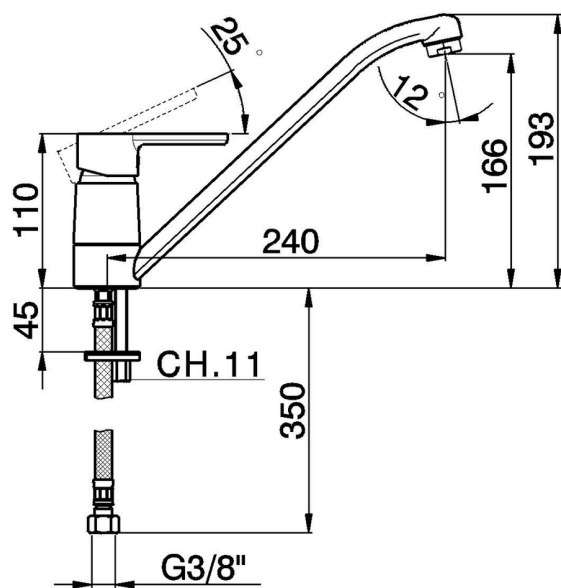

## Single lever sink mixer Energysave KITCHEN\_H2000585

MODEL **H2000585**

Single lever sink mixer Energysave, swivel spout, G.3/8" stainless steel flexible hoses

AVAILABLE FINISHINGS

CHARACTERISTICS

Cartridge Spare Parts **ZZ96373000**

**35 mm Cartridge**

### EcoStop

EcoStop feature limits water flow to approximately 50% of maximum output with one point of resistance on setting. Push slightly past the middle stop only when full water output is required. This will save water up to 50%.