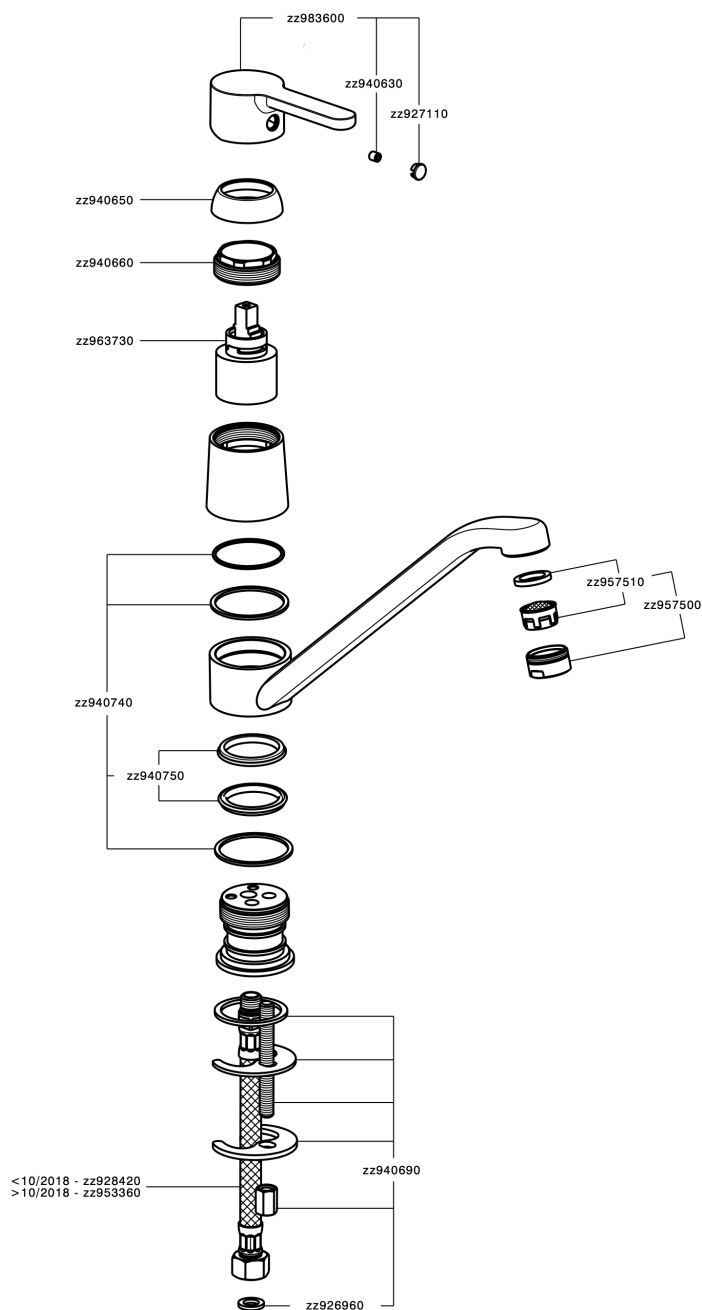

Single lever sink mixer Energysave KITCHEN_H2000585

H2000585

<https://en.huberitalia.com/single-lever-sink-mixer-energysave-kitchen-h2000585>

2024-12-22