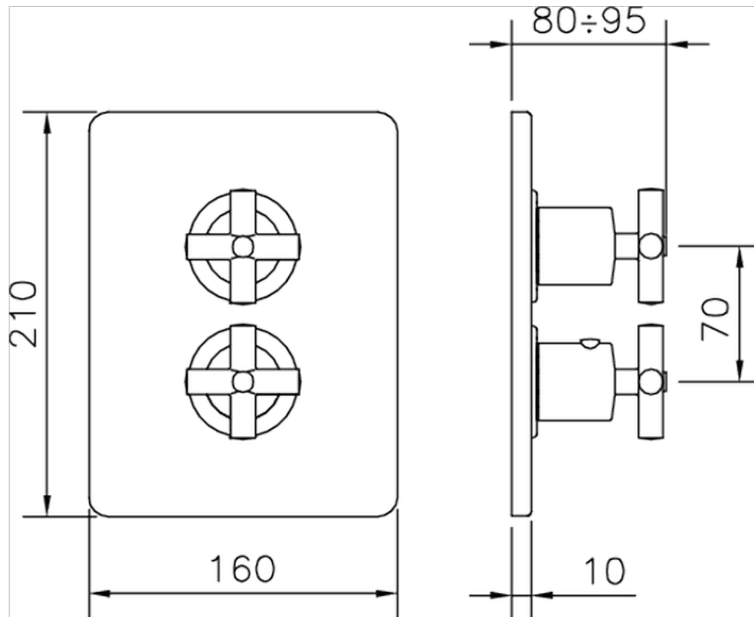

Exposed part for 2-outlet con.thermo.shower valve THERMO_SU018100

SU018100

<https://en.huberitalia.com/exposed-part-for-2-outlet-con-thermo-shower-valve-thermo-su018100>

Piastra/Plate/Plaque/Platte/Placa

2-3mm: XX 25-40 YY 76-91

10 mm: XX 16-31 YY 65-80

ZB018101

<https://en.huberitalia.com/2-outlet-concealed-thermostatic-shower-valve-concealed-zb018101>

2024-09-20