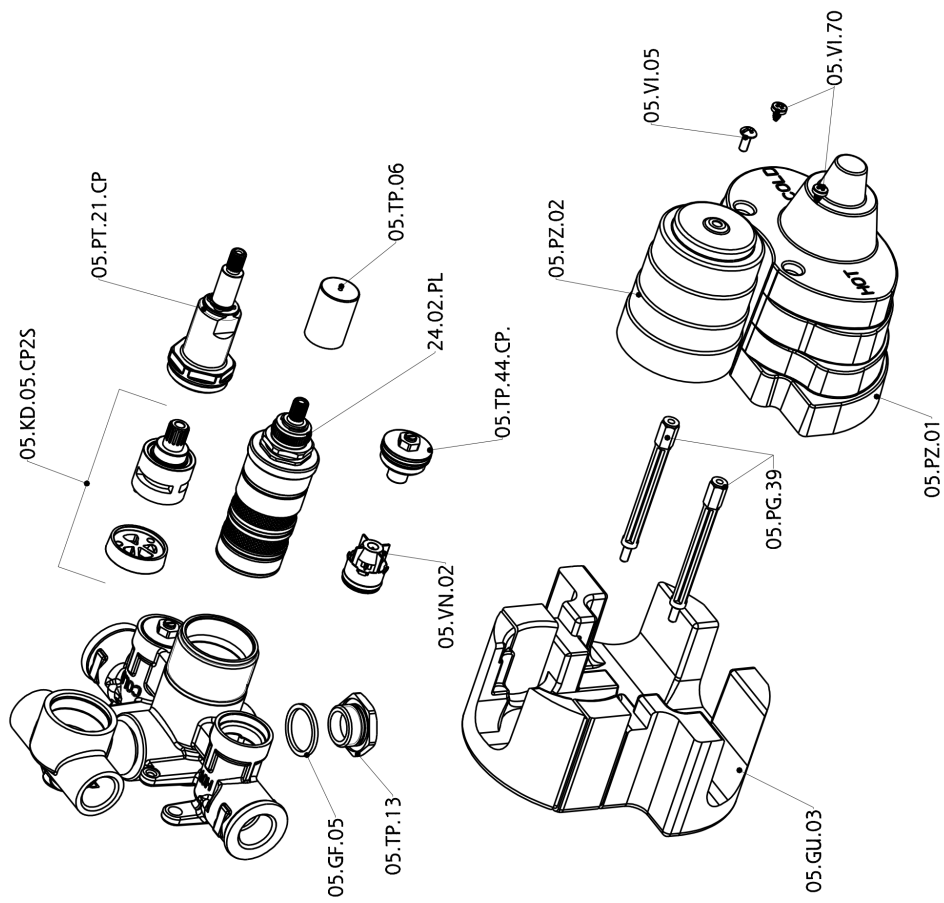

Exposed part for 2-outlet con.thermo.shower valve THERMO_SU018100

SU018100

<https://en.huberitalia.com/exposed-part-for-2-outlet-con-thermo-shower-valve-thermo-su018100>

2-outlet Concealed thermostatic shower valve CONCEALED_ZB018101

ZB018101

<https://en.huberitalia.com/2-outlet-concealed-thermostatic-shower-valve-concealed-zb018101>

2024-09-20