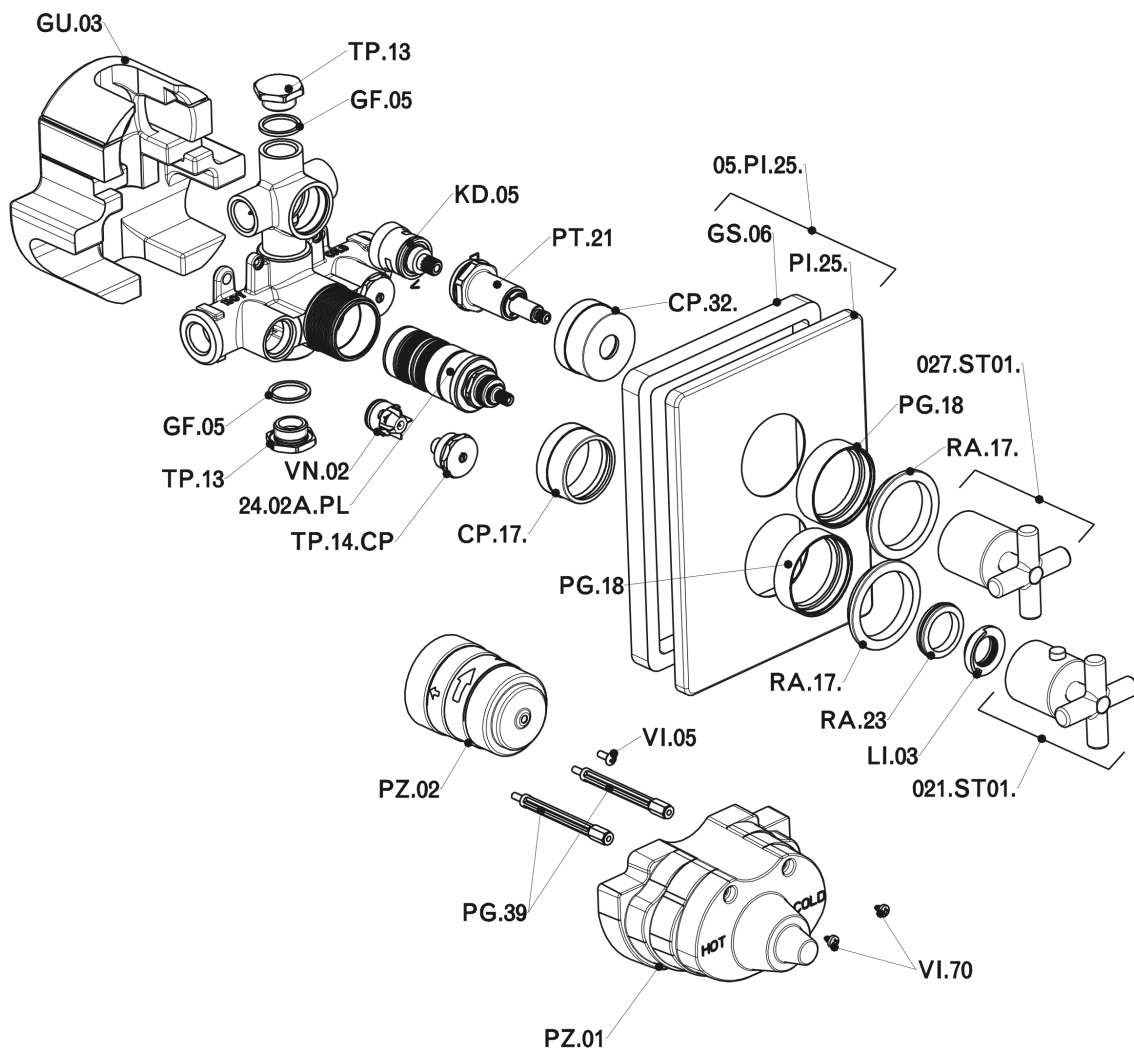

Exposed part for 2-outlet con.thermo.shower valve THERMO_SU018100

SU018100

<https://en.huberitalia.com/exposed-part-for-2-outlet-con-thermo-shower-valve-thermo-su018100>

2-outlet Concealed thermostatic shower valve CONCEALED_ZB018101

ZB018101

<https://en.huberitalia.com/2-outlet-concealed-thermostatic-shower-valve-concealed-zb018101>

2024-09-20