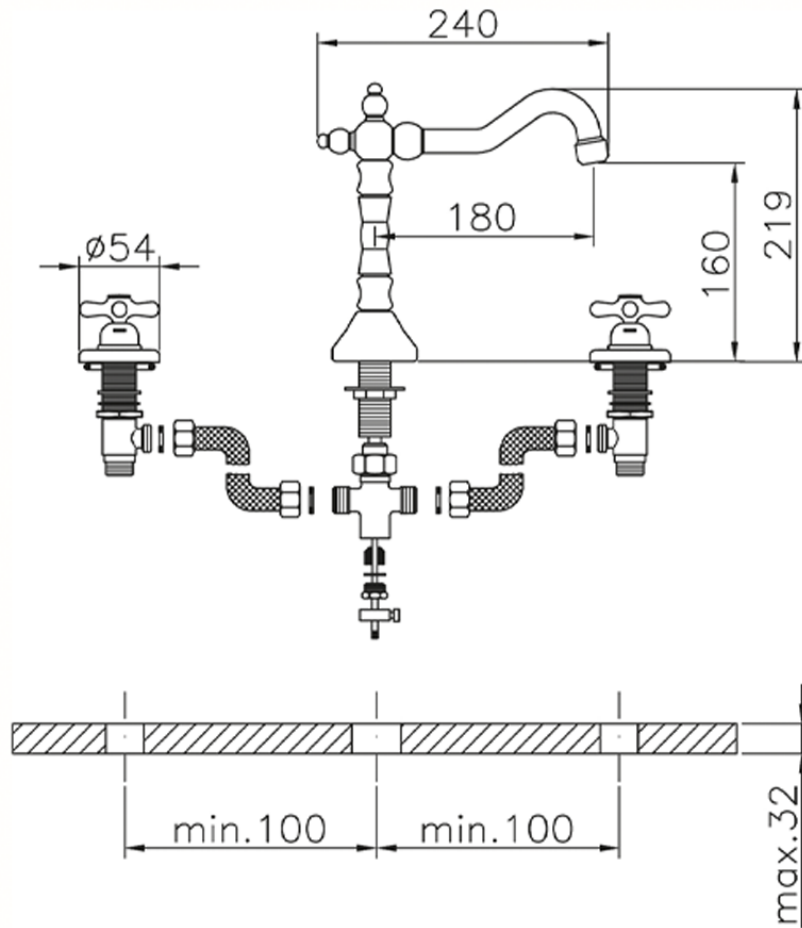

Washbasin 3-holes mixer CROISETTE_CS001060

CS001060

<https://en.huberitalia.com/washbasin-3-holes-mixer-croisette-cs001060>

2024-12-19