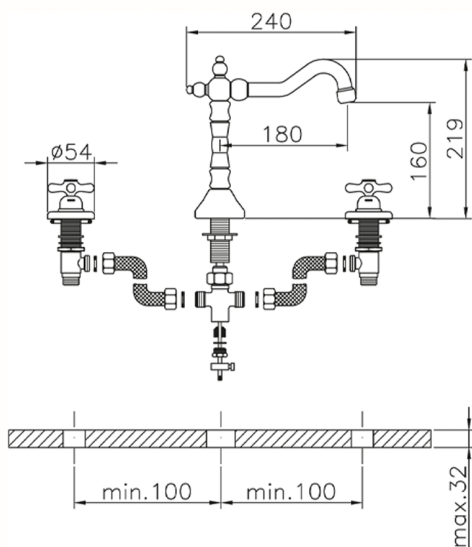

CHARACTERISTICS

2024-12-19