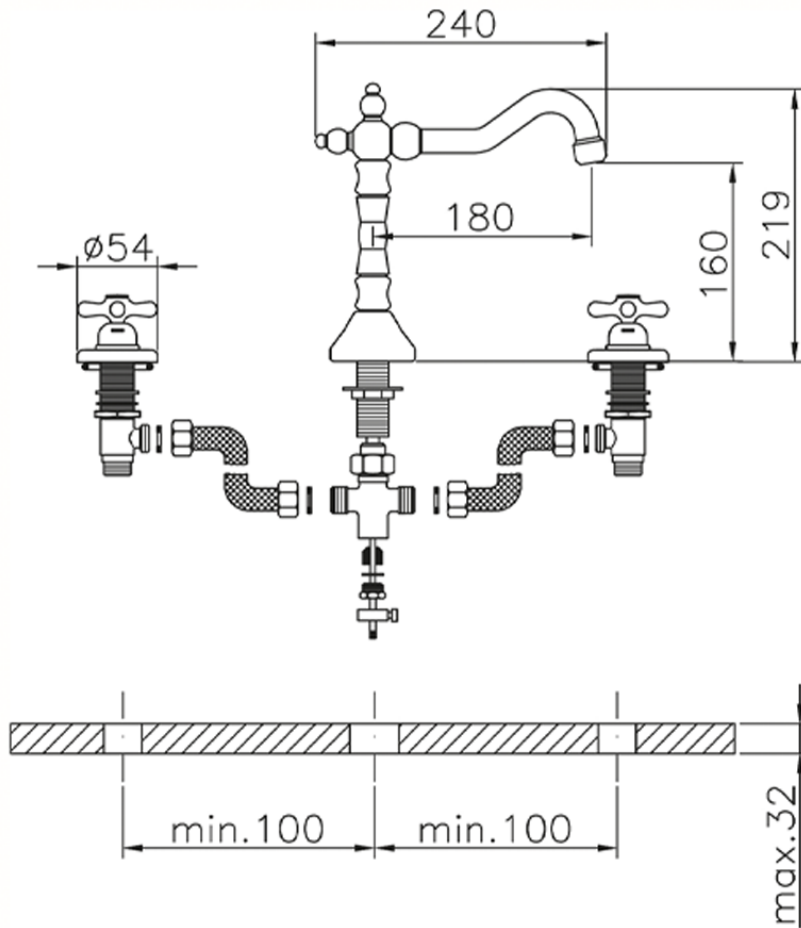

Washbasin 3-holes mixer CROISETTE_CS001060

CS001060

<https://en.huberitalia.com/washbasin-3-holes-mixer-croisette-cs001060>

2024-12-18