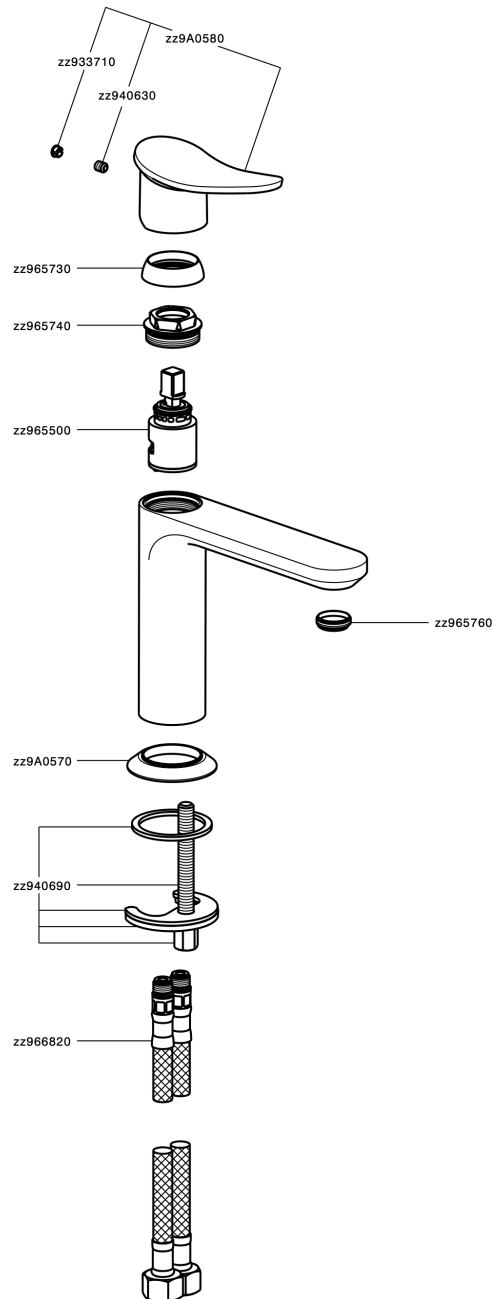

Single lever washbasin mixer HARLOCK_HC000544

MODEL **HC000544**

Single lever washbasin mixer, without automatic pop-up waste, G.3/8" stainless steel flexible hoses

AVAILABLE FINISHINGS

-  **21** 21 Chrome
-  **2P** 2P Rose Gold
-  **2Q** 2Q Black Titanium
-  **40** 40 Matt Black
-  **4Q** 4Q Matt White
-  **6T** 6T Chrome/Matt Black

CHARACTERISTICS

Cartridge Spare Parts **ZZ96550000**

25 mm Cartridge

Hygienic Spray

Shut-off Hand shower, for sanitary cleaning.

Single lever washbasin mixer HARLOCK_HC000544

HC000544

<https://en.huberitalia.com/single-lever-washbasin-mixer-harlock-hc000544>