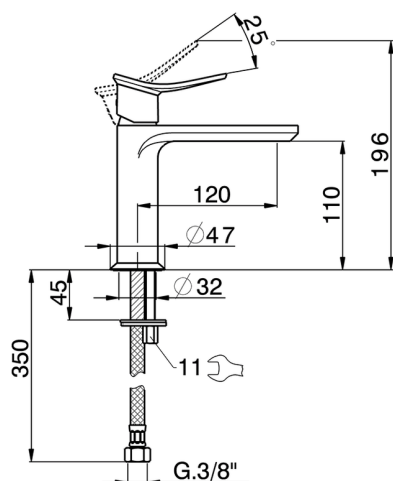

## Single lever washbasin mixer HARLOCK\_HC000544

MODEL **HC000544**

Single lever washbasin mixer, without automatic pop-up waste, G.3/8" stainless steel flexible hoses

### CHARACTERISTICS

Cartridge Spare Parts **ZZ96550000**

**25 mm Cartridge**

## Single lever washbasin mixer HARLOCK\_HC000544

HC000544

<https://en.huberitalia.com/single-lever-washbasin-mixer-harlock-hc000544>

2024-11-21