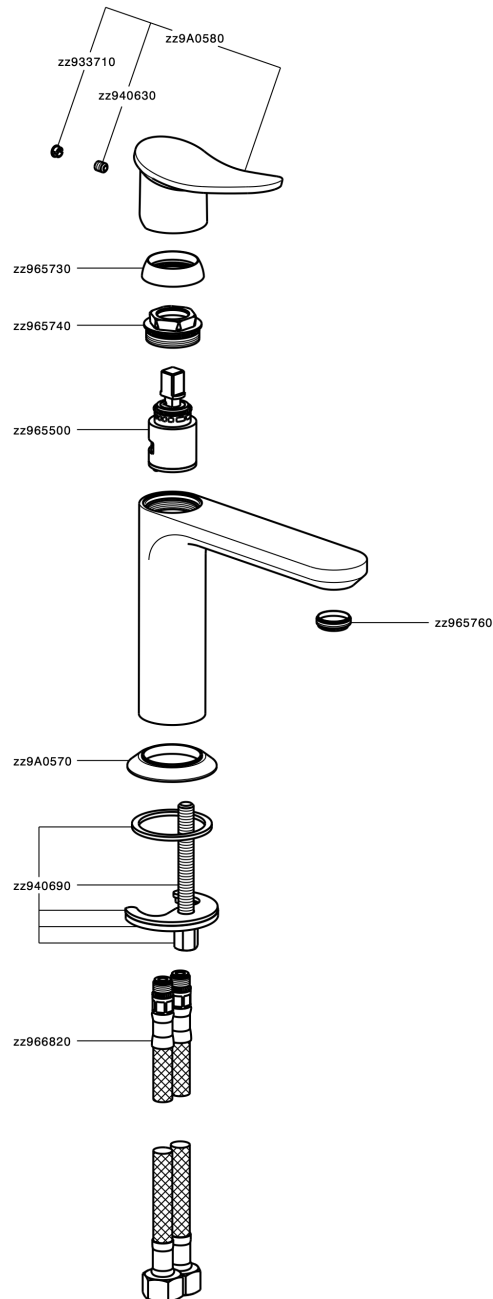

## Single lever washbasin mixer HARLOCK\_HC000544

MODEL **HC000544**

Single lever washbasin mixer, without automatic pop-up waste, G.3/8" stainless steel flexible hoses

### CHARACTERISTICS

Cartridge Spare Parts **ZZ96550000**

**25 mm Cartridge**

### Hygienic Spray

Shut-off Hand shower, for sanitary cleaning.

## Single lever washbasin mixer HARLOCK\_HC000544

HC000544

<https://en.huberitalia.com/single-lever-washbasin-mixer-harlock-hc000544>

2024-11-21