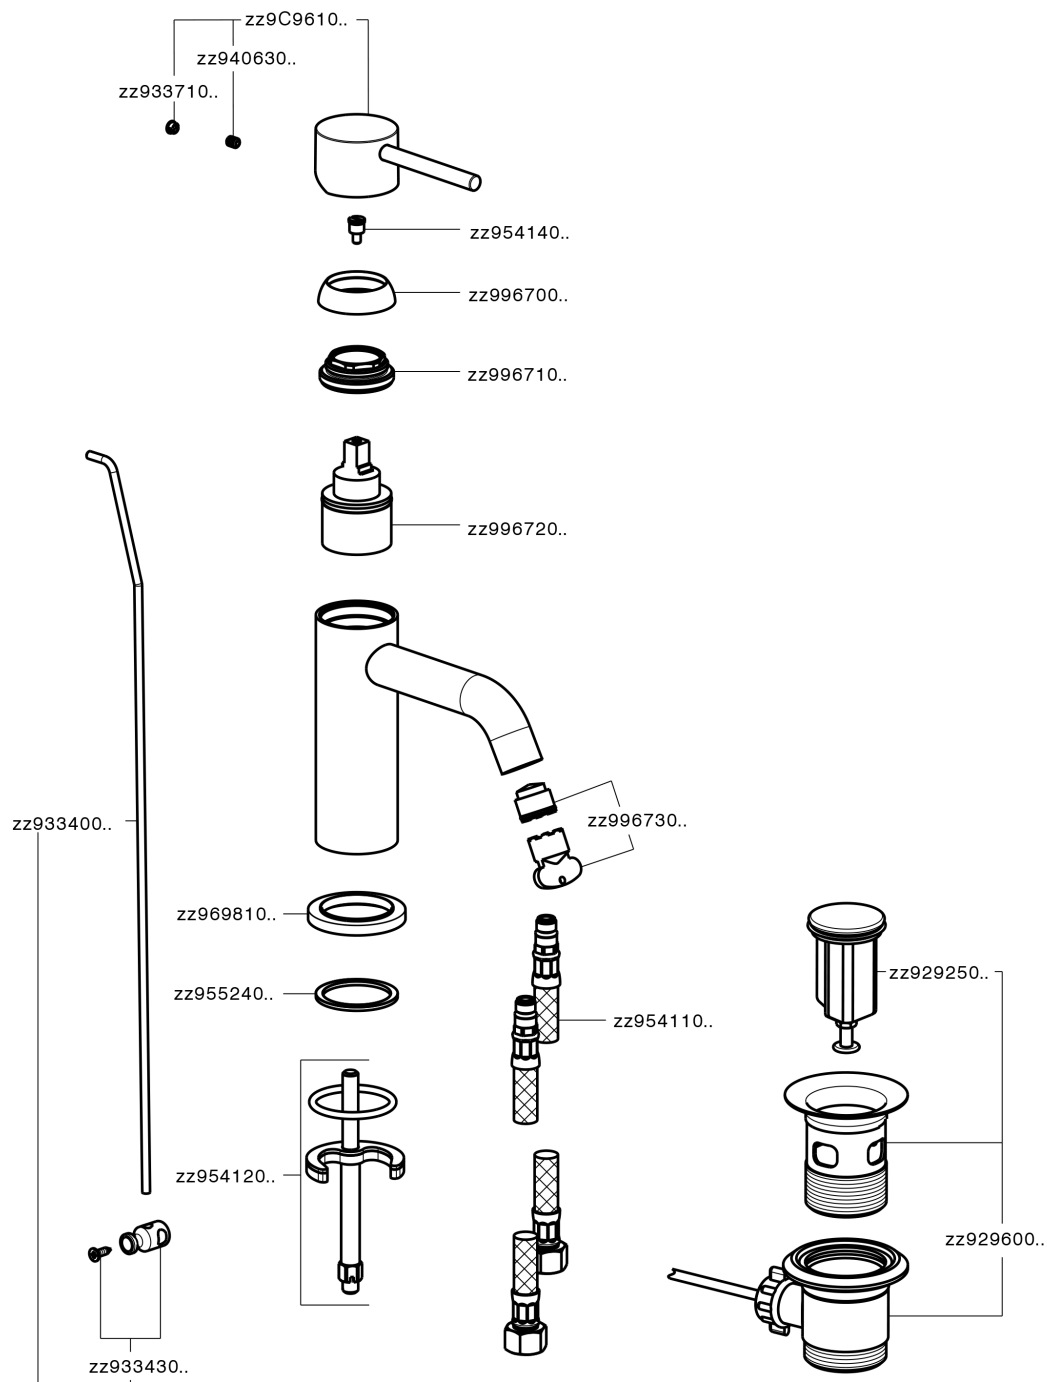

## Single lever washbasin mixer NUOVA KIRUNA\_K2000510

K2000510

<https://en.huberitalia.com/single-lever-washbasin-mixer-nuova-kiruna-k2000510>

2025-04-07