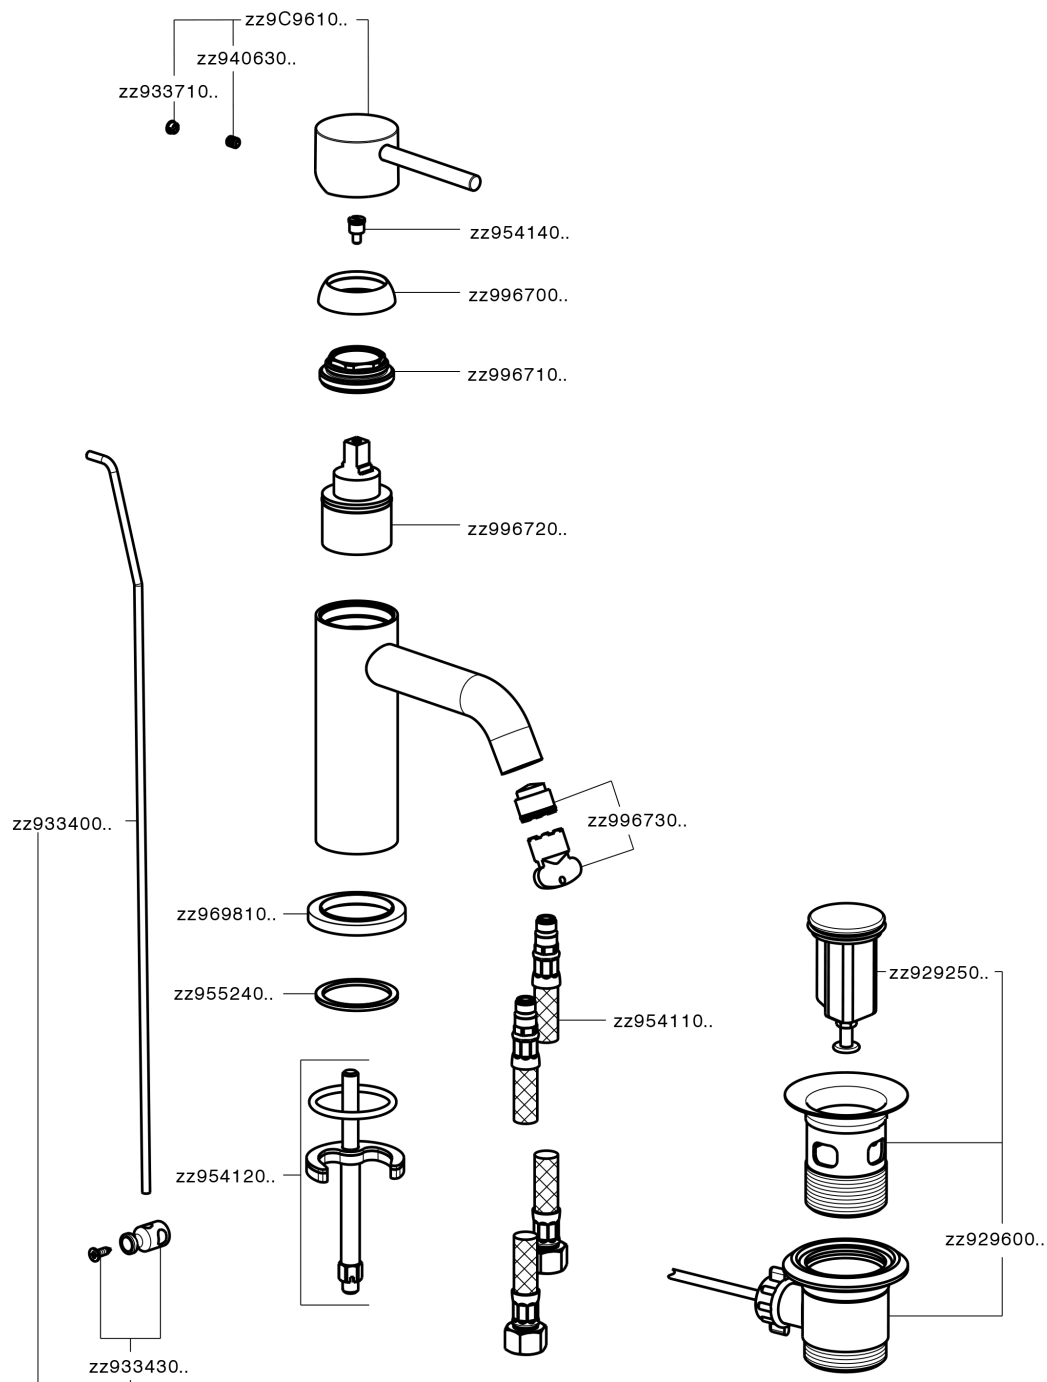

Single lever washbasin mixer NUOVA KIRUNA_K2000510

K2000510

<https://en.huberitalia.com/single-lever-washbasin-mixer-nuova-kiruna-k2000510>

2025-04-14