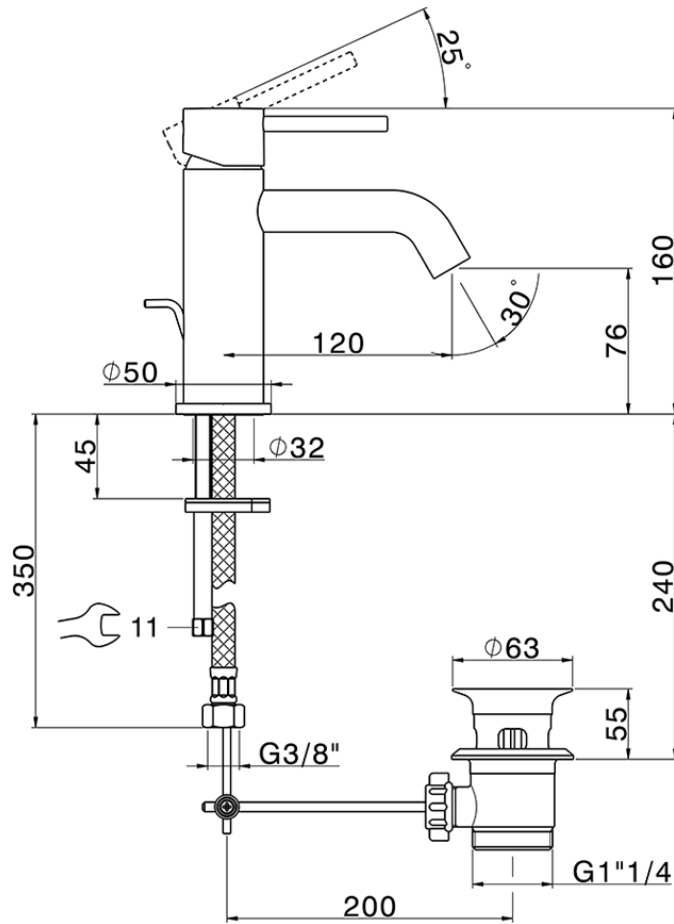

Single lever washbasin mixer NUOVA KIRUNA_K2000510

K2000510

<https://en.huberitalia.com/single-lever-washbasin-mixer-nuova-kiruna-k2000510>

2025-04-25