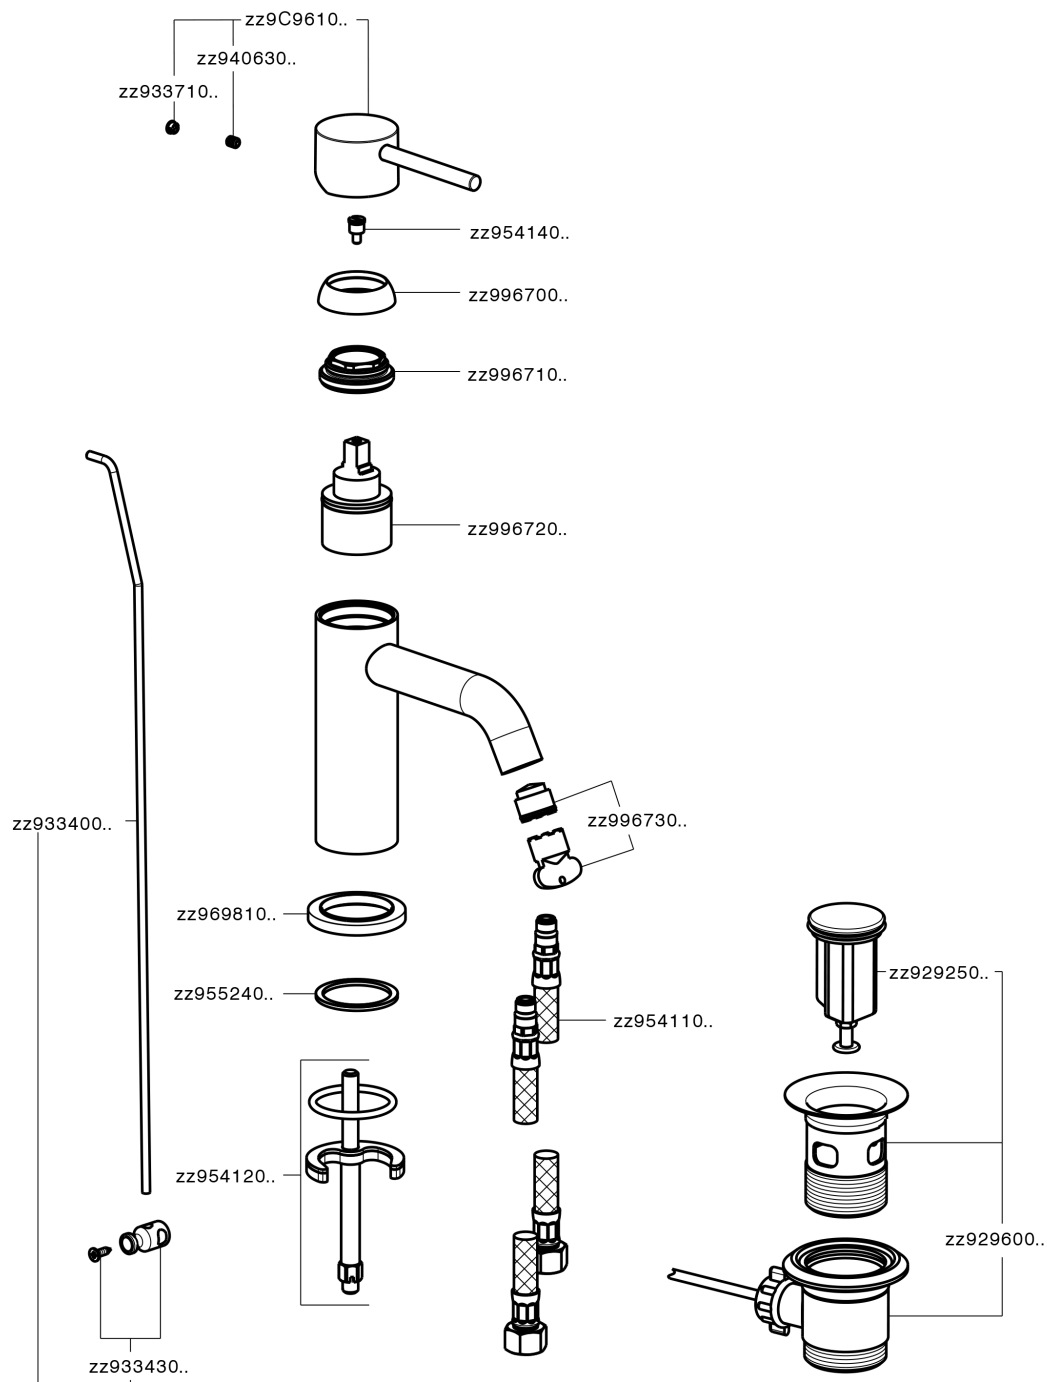

Single lever washbasin mixer NUOVA KIRUNA_K2000510

K2000510

<https://en.huberitalia.com/single-lever-washbasin-mixer-nuova-kiruna-k2000510>

2025-04-03