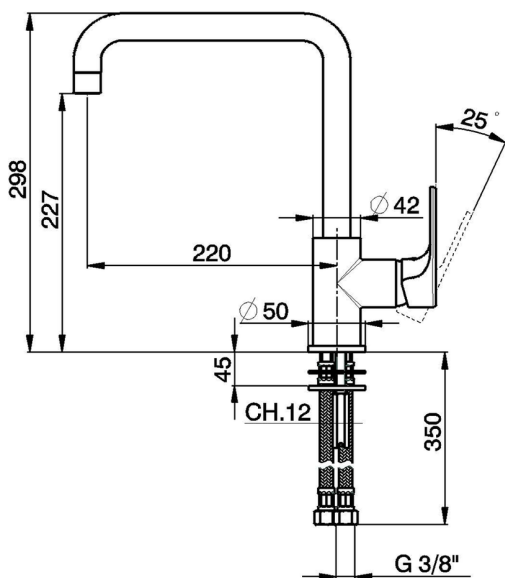

Single lever sink mixer Energysave KITCHEN_AH002535

MODEL **AH002535**

Single lever sink mixer Energysave,swivel spout,G.3/8" stainless steel flexible hoses

AVAILABLE FINISHINGS

-  **21** 21 Chrome
-  **2F** 2F Brushed Nickel
-  **40** 40 Matt Black

CHARACTERISTICS

Cartridge Spare Parts **ZZ95409000**

35 mm Cartridge

EcoStop

EcoStop feature limits water flow to approximately 50% of maximum output with one point of resistance on setting. Push slightly past the middle stop only when full water output is required. This will save water up to 50%.

EnergySave

Thanks to the EnergySave device, only cold water will be drawn if the lever is operated in the central position, so that the water heater will not be engaged and no hot water wasted, leading to considerable savings in energy and costs. The temperature can be adjusted by rotating the lever to the left, until the desired temperature is reached.