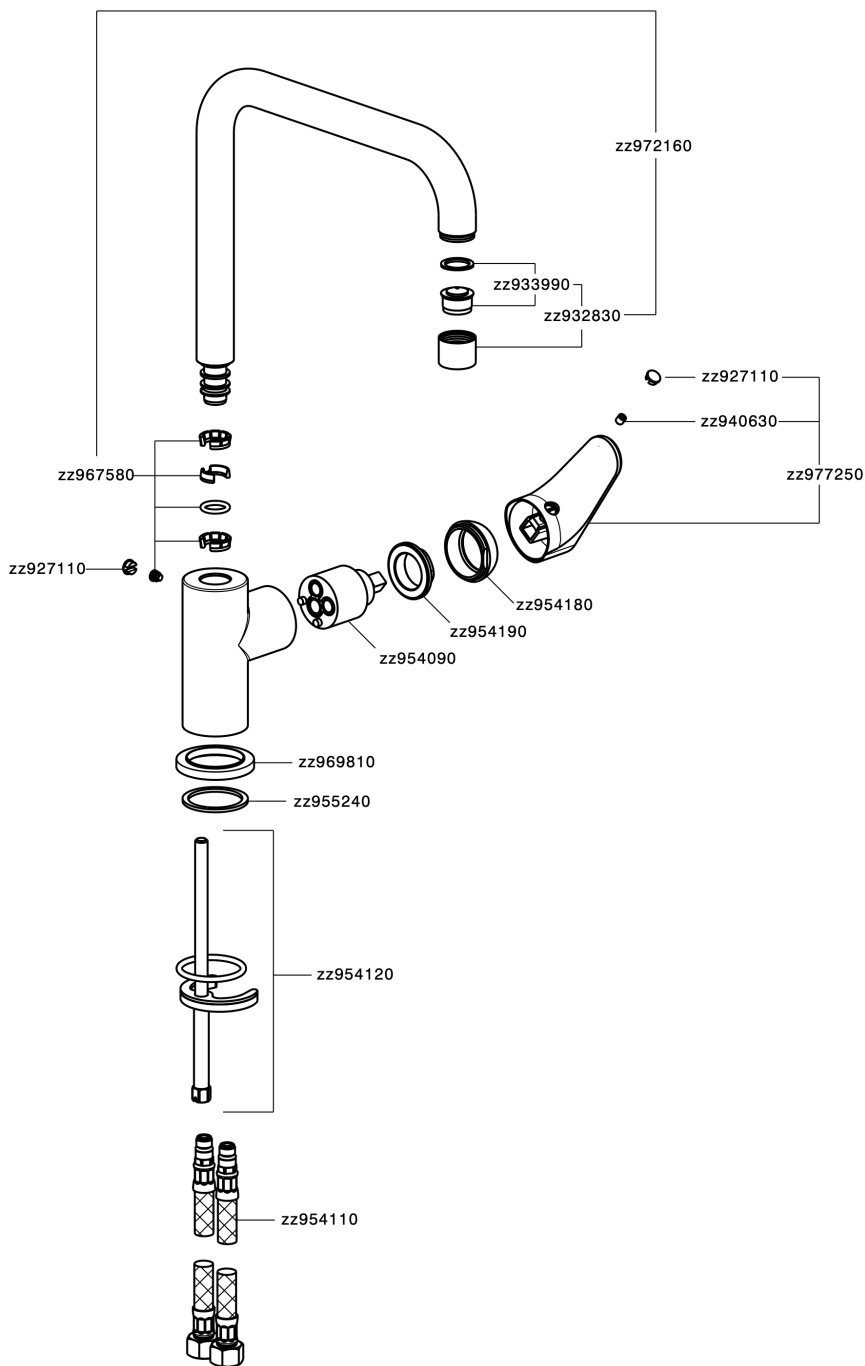

Single lever sink mixer Energysave KITCHEN_AH002535

MODEL **AH002535**

Single lever sink mixer Energysave,swivel spout,G.3/8" stainless steel flexible hoses

AVAILABLE FINISHINGS

-  **21** 21 Chrome
-  **2F** 2F Brushed Nickel
-  **40** 40 Matt Black

CHARACTERISTICS

Cartridge Spare Parts **ZZ95409000**

35 mm Cartridge

EcoStop

EcoStop feature limits water flow to approximately 50% of maximum output with one point of resistance on setting. Push slightly past the middle stop only when full water output is required. This will save water up to 50%.

EnergySave

Thanks to the EnergySave device, only cold water will be drawn if the lever is operated in the central position, so that the water heater will not be engaged and no hot water wasted, leading to considerable savings in energy and costs. The temperature can be adjusted by rotating the lever to the left, until the desired temperature is reached.

Single lever sink mixer Energysave KITCHEN_AH002535

AH002535

<https://en.huberitalia.com/single-lever-sink-mixer-energysave-kitchen-ah002535>

2024-12-22