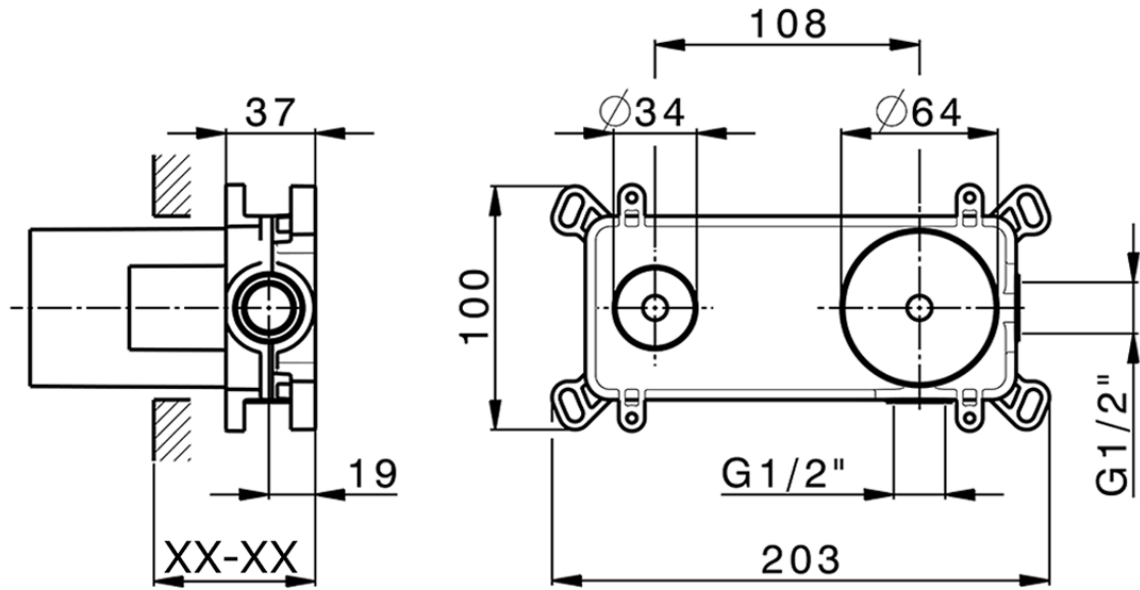

Exposed part for single lever washbasin valve HARLOCK_HC005515

HC005515

<https://en.huberitalia.com/exposed-part-for-single-lever-washbasin-valve-harlock-hc005515>

Piastra/Plate/Plaque/Platte/Placa

2-3mm: XX 56-76

10mm: XX 48-68