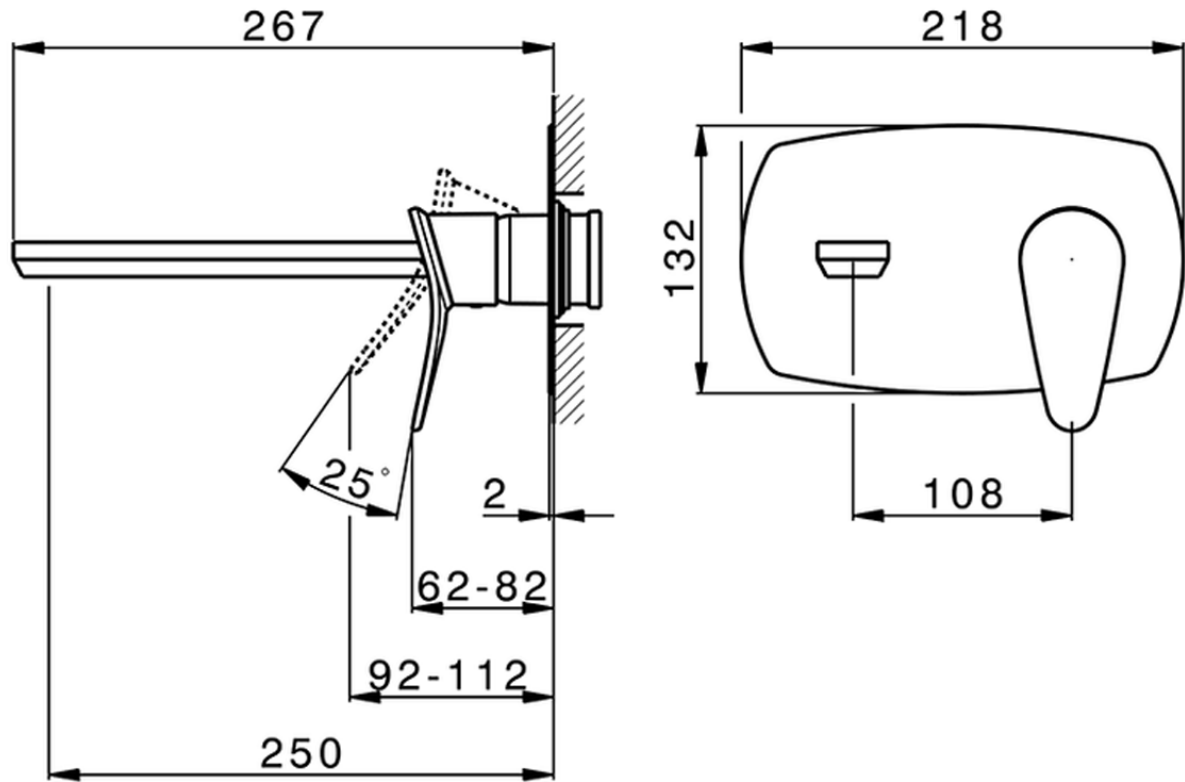

Exposed part for single lever washbasin valve HARLOCK_HC005515

HC005515

<https://en.huberitalia.com/exposed-part-for-single-lever-washbasin-valve-harlock-hc005515>

Piastra/Plate/Plaque/Platte/Placa

2-3mm: XX 56-76

10mm: XX 48-68