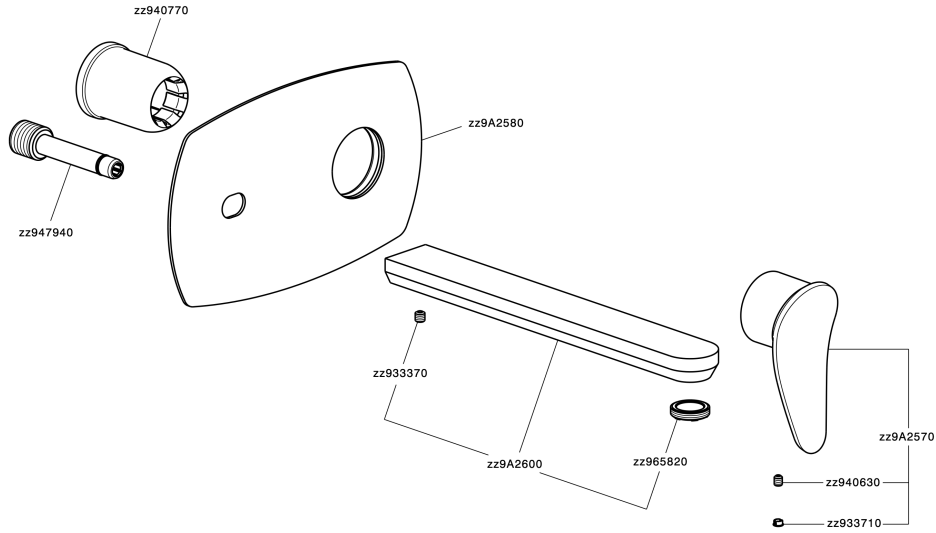

## Exposed part for single lever washbasin valve HARLOCK\_HC005515

HC005515

<https://en.huberitalia.com/exposed-part-for-single-lever-washbasin-valve-harlock-hc005515>

## Concealed single lever washbasin mixer Easy-Box CONCEALED\_ZB002450

ZB002450

<https://en.huberitalia.com/concealed-single-lever-washbasin-mixer-easy-box-concealed-zb002450>

2024-12-22