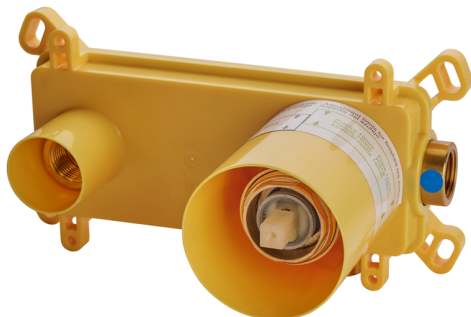

## Exposed part for single lever washbasin valve HARLOCK\_HC005515

MODEL **HC005515**

Exposed part for single lever washbasin valve, without concealed part, spout L.250 mm, for item Easy-Box ZB002450 and art. ZB025510

## Exposed part for single lever washbasin valve HARLOCK\_HC005515

HC005515

<https://en.huberitalia.com/exposed-part-for-single-lever-washbasin-valve-harlock-hc005515>

## Concealed single lever washbasin mixer Easy-Box CONCEALED\_ZB002450

MODEL **ZB002450**

Concealed single lever washbasin mixer  
Easy-Box, with protection guard box, without trim kit

AVAILABLE FINISHINGS

CHARACTERISTICS

Concealed **1**  
Cartridge Spare Parts **ZZ95409000**  
**35 mm Cartridge**

Piastra/Plate/Plaque/Platte/Placa

2-3mm: XX 56-76

10mm: XX 48-68