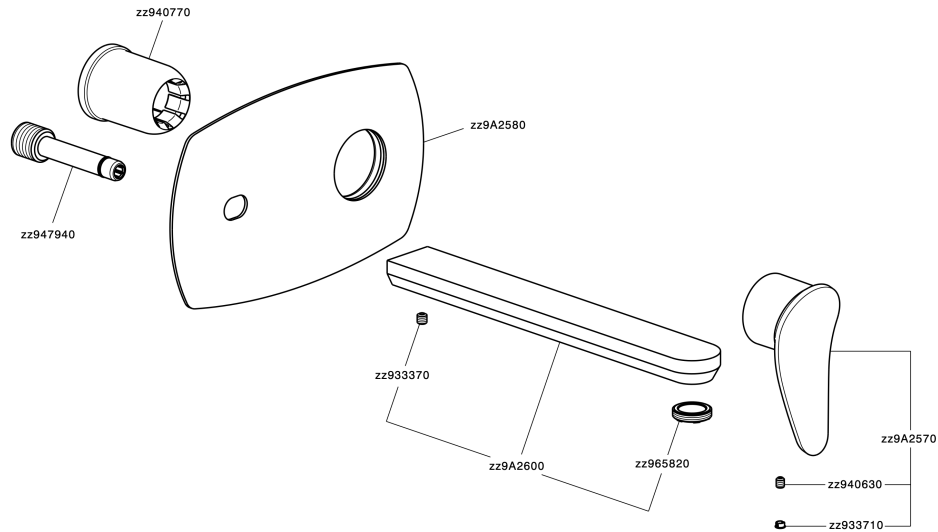

Exposed part for single lever washbasin valve HARLOCK_HC005515

HC005515

<https://en.huberitalia.com/exposed-part-for-single-lever-washbasin-valve-harlock-hc005515>

Concealed single lever washbasin mixer Easy-Box CONCEALED_ZB002450

ZB002450

<https://en.huberitalia.com/concealed-single-lever-washbasin-mixer-easy-box-concealed-zb002450>

2024-12-22