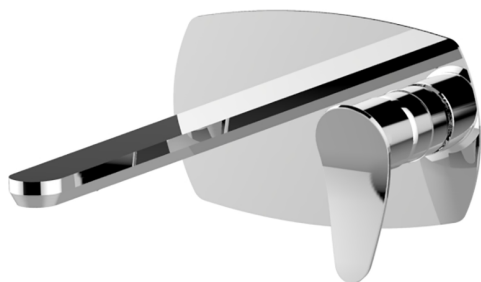

## Exposed part for single lever washbasin valve HARLOCK\_HC005515

MODEL **HC005515**

Exposed part for single lever washbasin valve, without concealed part, spout L.250 mm, for item Easy-Box ZB002450 and art. ZB025510

## Exposed part for single lever washbasin valve HARLOCK\_HC005515

HC005515

<https://en.huberitalia.com/exposed-part-for-single-lever-washbasin-valve-harlock-hc005515>

## Concealed single lever washbasin mixer Easy-Box CONCEALED\_ZB002450

MODEL **ZB002450**

Concealed single lever washbasin mixer  
Easy-Box, with protection guard box, without trim kit

AVAILABLE FINISHINGS

CHARACTERISTICS

Concealed **1**  
Cartridge Spare Parts **ZZ95409000**  
**35 mm Cartridge**

Piastra/Plate/Plaque/Platte/Placa

2-3mm: XX 56-76

10mm: XX 48-68