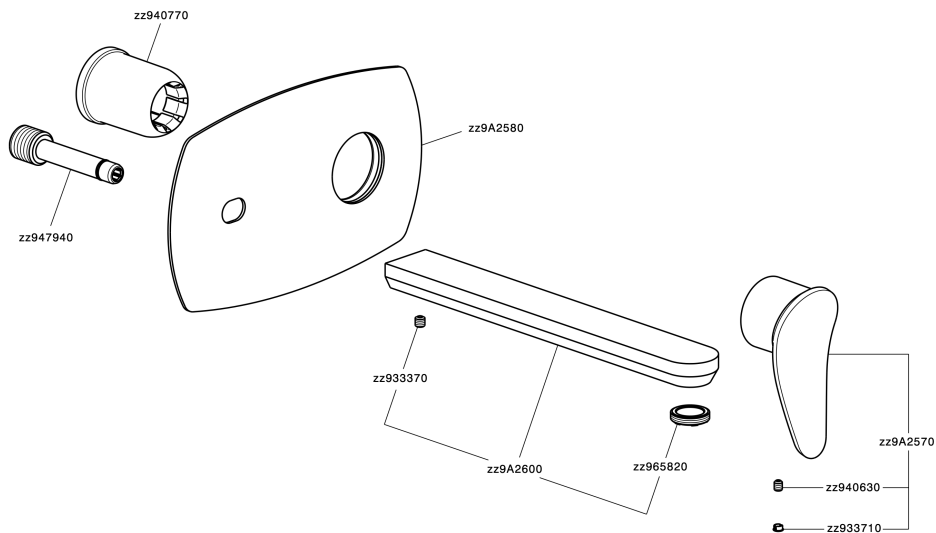

## Exposed part for single lever washbasin valve HARLOCK\_HC005515

MODEL **HC005515**

Exposed part for single lever washbasin valve, without concealed part, spout L.250 mm, for item Easy-Box ZB002450 and art. ZB025510

## Exposed part for single lever washbasin valve HARLOCK\_HC005515

HC005515

<https://en.huberitalia.com/exposed-part-for-single-lever-washbasin-valve-harlock-hc005515>

## Concealed single lever washbasin mixer Easy-Box CONCEALED\_ZB002450

MODEL **ZB002450**

Concealed single lever washbasin mixer  
Easy-Box, with protection guard box, without trim kit

AVAILABLE FINISHINGS

CHARACTERISTICS

Concealed **1**  
Cartridge Spare Parts **ZZ95409000**  
**35 mm Cartridge**

Piastra/Plate/Plaque/Platte/Placa

2-3mm: XX 56-76

10mm: XX 48-68