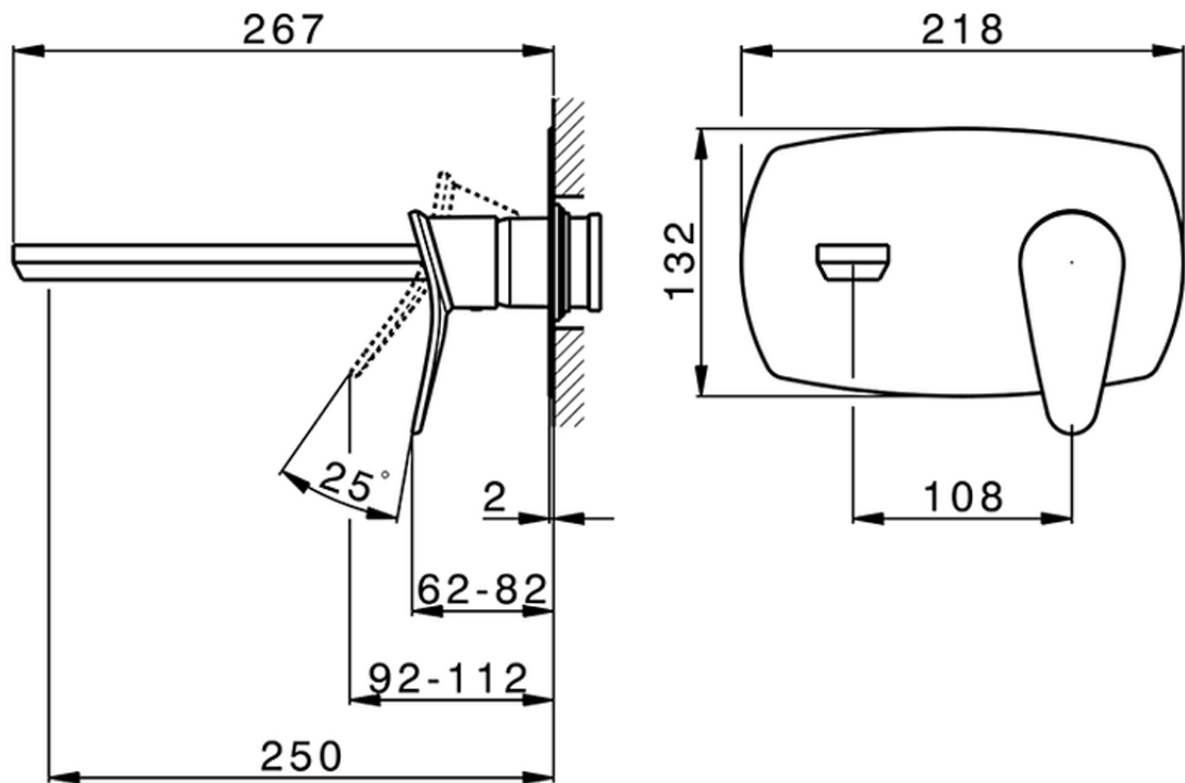

## Exposed part for single lever washbasin valve HARLOCK\_HC005515

HC005515

<https://en.huberitalia.com/exposed-part-for-single-lever-washbasin-valve-harlock-hc005515>

Piastra/Plate/Plaque/Platte/Placa

2-3mm: XX 56-76

10mm: XX 48-68