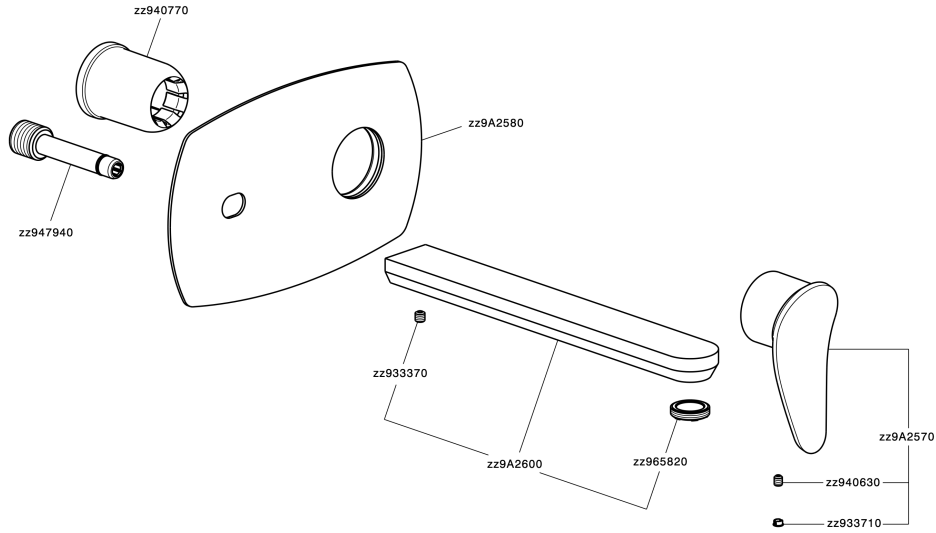

Exposed part for single lever washbasin valve HARLOCK_HC005515

HC005515

<https://en.huberitalia.com/exposed-part-for-single-lever-washbasin-valve-harlock-hc005515>

Concealed single lever washbasin mixer Easy-Box CONCEALED_ZB002450

ZB002450

<https://en.huberitalia.com/concealed-single-lever-washbasin-mixer-easy-box-concealed-zb002450>

2024-12-22