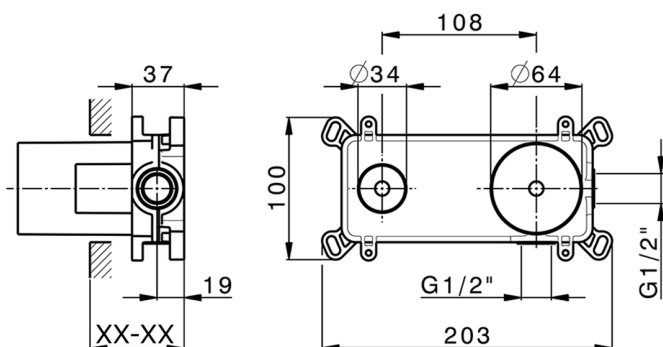

Exposed part for single lever washbasin valve HARLOCK_HC005515

MODEL **HC005515**

Exposed part for single lever washbasin valve, without concealed part, spout L.250 mm, for item Easy-Box ZB002450 and art. ZB025510

Exposed part for single lever washbasin valve HARLOCK_HC005515

HC005515

<https://en.huberitalia.com/exposed-part-for-single-lever-washbasin-valve-harlock-hc005515>

Concealed single lever washbasin mixer Easy-Box CONCEALED_ZB002450

MODEL **ZB002450**

Concealed single lever washbasin mixer
Easy-Box, with protection guard box, without trim kit

AVAILABLE FINISHINGS

CHARACTERISTICS

Concealed **1**
Cartridge Spare Parts **ZZ95409000**
35 mm Cartridge

Piastra/Plate/Plaque/Platte/Placa

2-3mm: XX 56-76

10mm: XX 48-68

EcoStop

EcoStop feature limits water flow to approximately 50% of maximum output with one point of resistance on setting. Push slightly past the middle stop only when full water output is required. This will save water up to 50%.