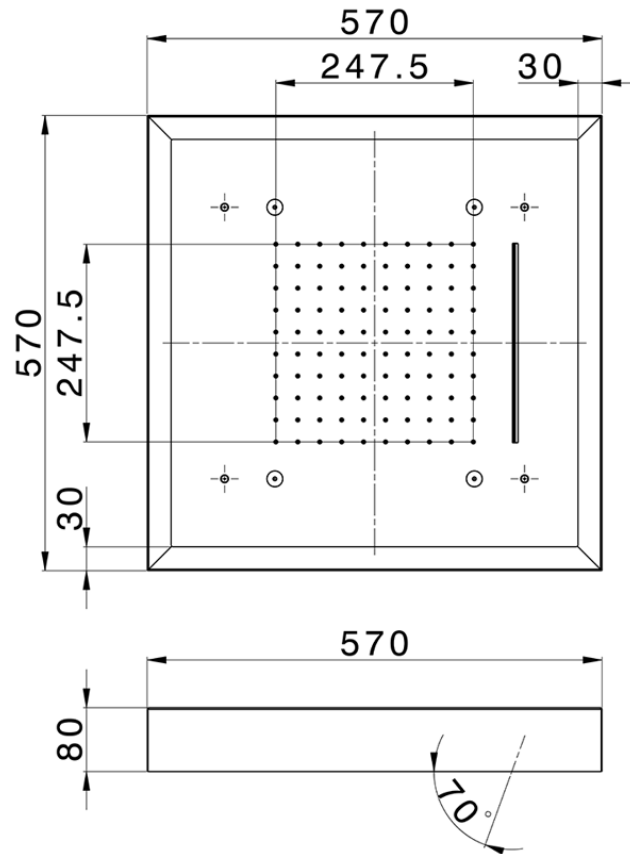

570x570 mm Chromotherapy Ceiling showerhead ZEN_ZS1C0160

ZS1C0160

<https://en.huberitalia.com/570x570-mm-chromotherapy-ceiling-showerhead-zen-zs1c0160>

2026-06-26