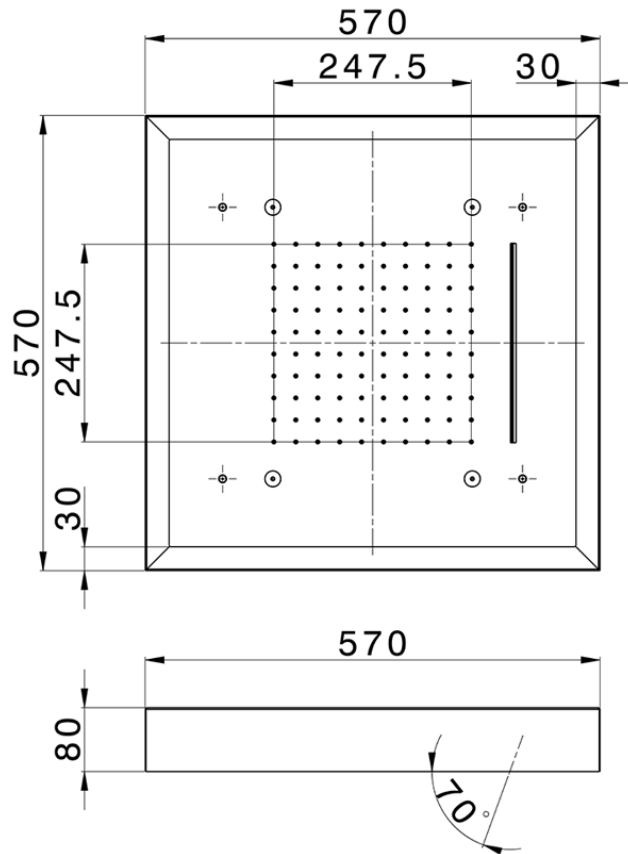

570x570 mm Chromotherapy Ceiling showerhead ZEN_ZS1C0160

ZS1C0160

<https://en.huberitalia.com/570x570-mm-chromotherapy-ceiling-showerhead-zen-zs1c0160>

2026-04-06