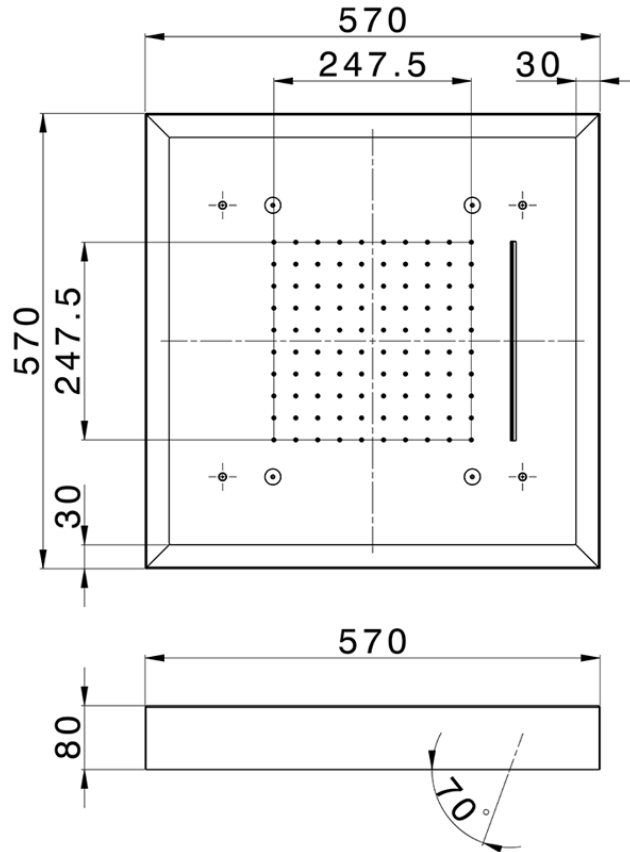

570x570 mm Chromotherapy Ceiling showerhead ZEN_ZS1C0160

ZS1C0160

<https://en.huberitalia.com/570x570-mm-chromotherapy-ceiling-showerhead-zen-zs1c0160>

2026-05-25