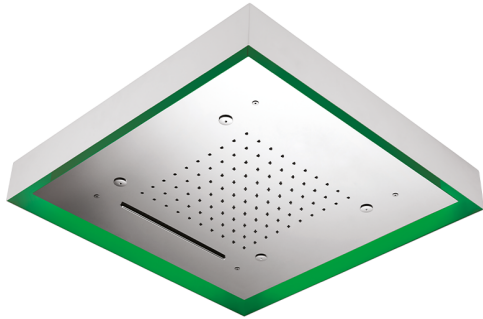

570x570 mm Chromotherapy Ceiling showerhead ZEN_ZS1C0160

MODEL **ZS1C0160**

570x570 mm Chromotherapy Ceiling showerhead, with white cover, rain, spraying, waterfall, chromotherapy functions, wireless control, Stainless Steel AISI 304

AVAILABLE FINISHINGS

-  **D1** D1 Brushed Inox
-  **40** 40 Matt Black
-  **4Q** 4Q Matt White
-  **D2** D2 Polished Inox

CHARACTERISTICS

2026-06-26