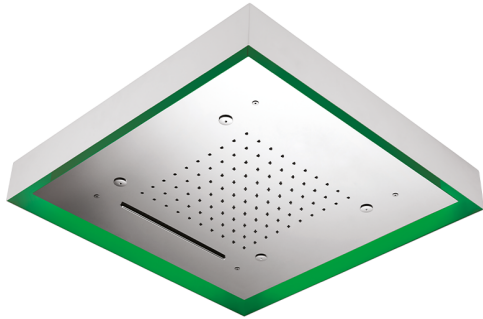

570x570 mm Chromotherapy Ceiling showerhead ZEN_ZS1C0160

MODEL **ZS1C0160**

570x570 mm Chromotherapy Ceiling showerhead, with white cover, rain, spraying, waterfall, chromotherapy functions, wireless control, Stainless Steel AISI 304

AVAILABLE FINISHINGS

-  **D1** D1 Brushed Inox
-  **40** 40 Matt Black
-  **4Q** 4Q Matt White
-  **D2** D2 Polished Inox

CHARACTERISTICS

2026-06-27