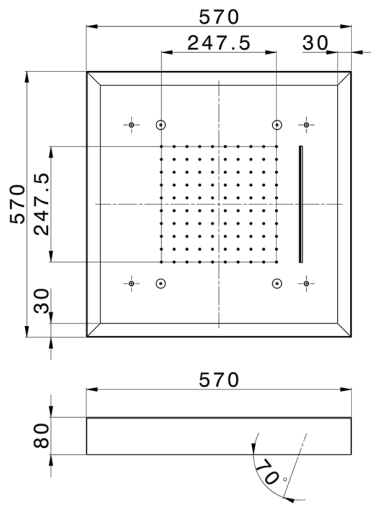

570x570 mm Chromotherapy Ceiling showerhead ZEN_ZS1C0160

MODEL **ZS1C0160**

570x570 mm Chromotherapy Ceiling showerhead, with white cover, rain, spraying, waterfall, chromotherapy functions, wireless control, Stainless Steel AISI 304