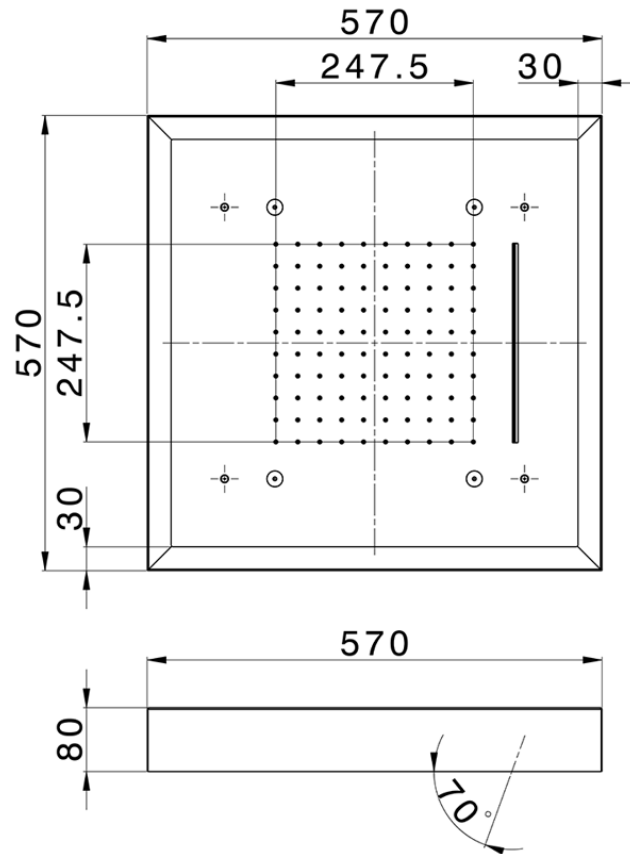

570x570 mm Chromotherapy Ceiling showerhead ZEN_ZS1C0160

ZS1C0160

<https://en.huberitalia.com/570x570-mm-chromotherapy-ceiling-showerhead-zen-zs1c0160>

2026-04-10