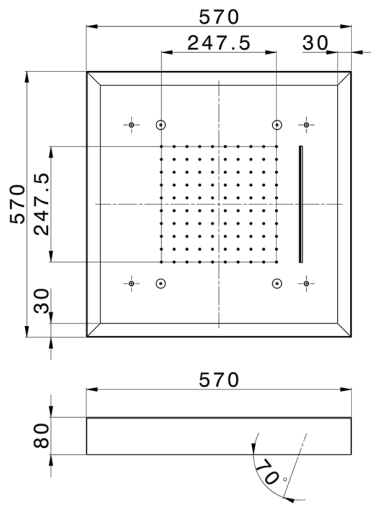

## 570x570 mm Chromotherapy Ceiling showerhead ZEN\_ZS1C0160

MODEL **ZS1C0160**

570x570 mm Chromotherapy Ceiling showerhead, with white cover, rain, spraying, waterfall, chromotherapy functions, wireless control, Stainless Steel AISI 304