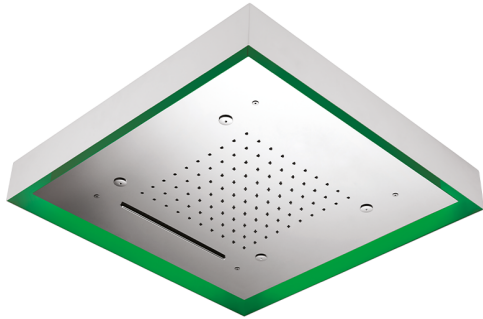

## 570x570 mm Chromotherapy Ceiling showerhead ZEN\_ZS1C0160

MODEL **ZS1C0160**

570x570 mm Chromotherapy Ceiling showerhead, with white cover, rain, spraying, waterfall, chromotherapy functions, wireless control, Stainless Steel AISI 304