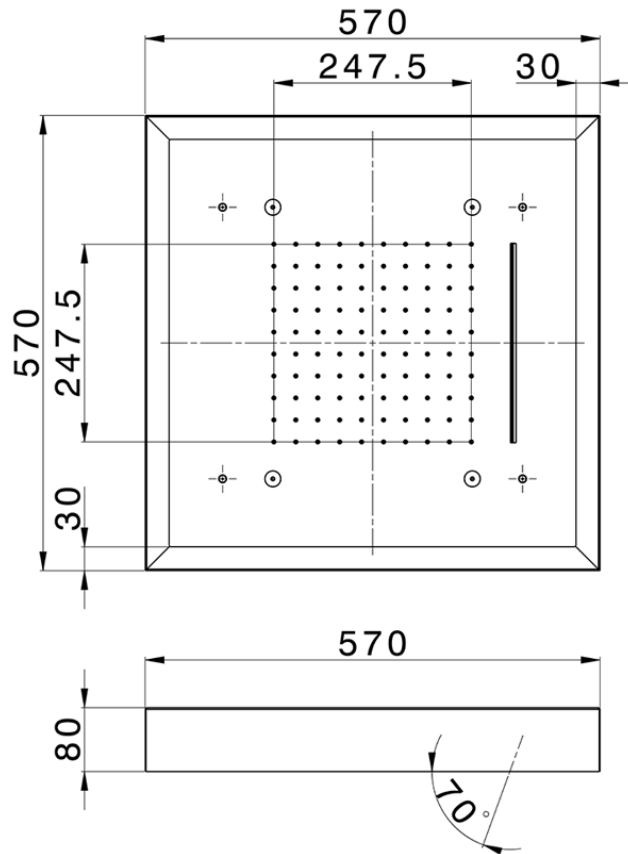

570x570 mm Chromotherapy Ceiling showerhead ZEN\_ZS1C0160

ZS1C0160

<https://en.huberitalia.com/570x570-mm-chromotherapy-ceiling-showerhead-zen-zs1c0160>

2026-05-01