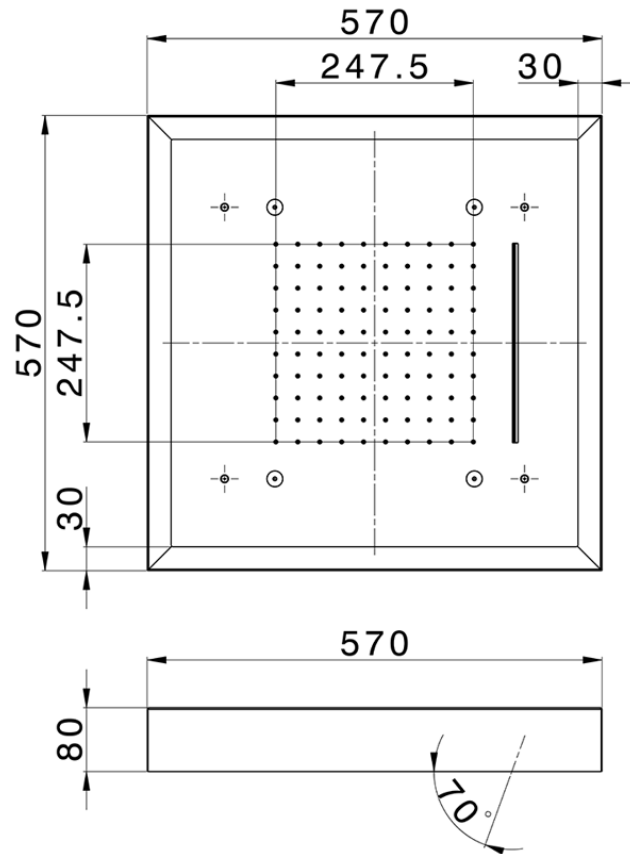

570x570 mm Chromotherapy Ceiling showerhead ZEN_ZS1C0160

ZS1C0160

<https://en.huberitalia.com/570x570-mm-chromotherapy-ceiling-showerhead-zen-zs1c0160>

2026-05-25