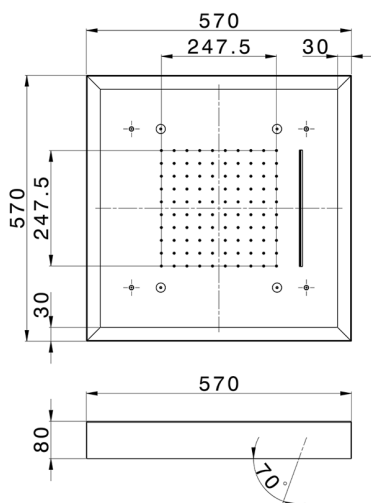

570x570 mm Chromotherapy Ceiling showerhead ZEN_ZS1C0160

MODEL **ZS1C0160**

570x570 mm Chromotherapy Ceiling showerhead, with white cover, rain, spraying, waterfall, chromotherapy functions, wireless control, Stainless Steel AISI 304