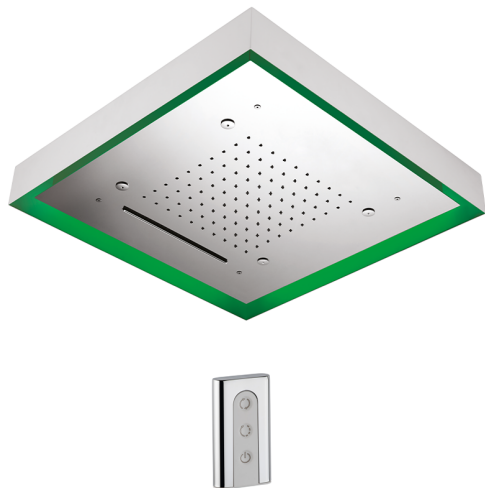

570x570 mm Chromotherapy Ceiling showerhead ZEN_ZS1C0160

MODEL **ZS1C0160**

570x570 mm Chromotherapy Ceiling showerhead, with white cover, rain, spraying, waterfall, chromotherapy functions, wireless control, Stainless Steel AISI 304

AVAILABLE FINISHINGS

-  **D1** D1 Brushed Inox
-  **40** 40 Matt Black
-  **4Q** 4Q Matt White
-  **D2** D2 Polished Inox

CHARACTERISTICS

2026-05-01