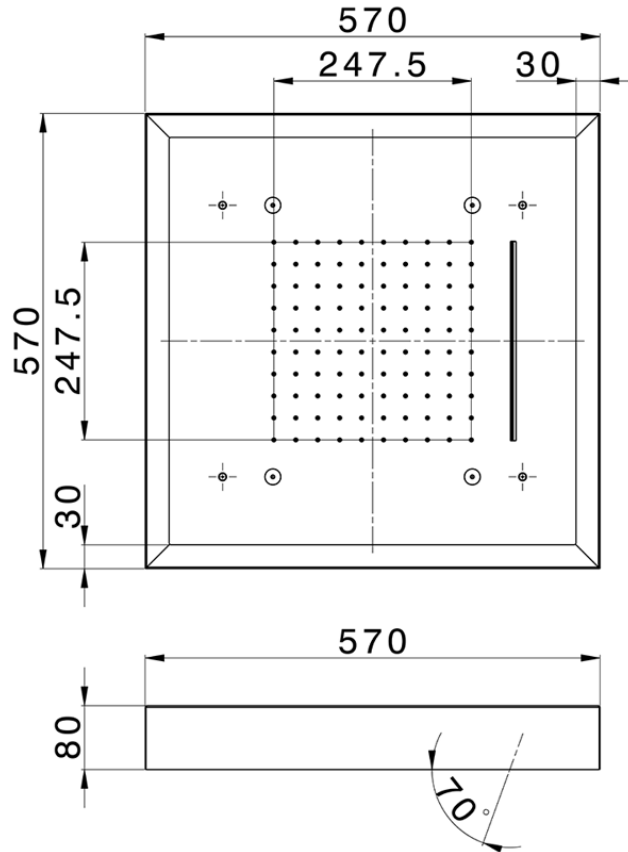

## 570x570 mm Chromotherapy Ceiling showerhead ZEN\_ZS1C0160

ZS1C0160

<https://en.huberitalia.com/570x570-mm-chromotherapy-ceiling-showerhead-zen-zs1c0160>

2026-04-08