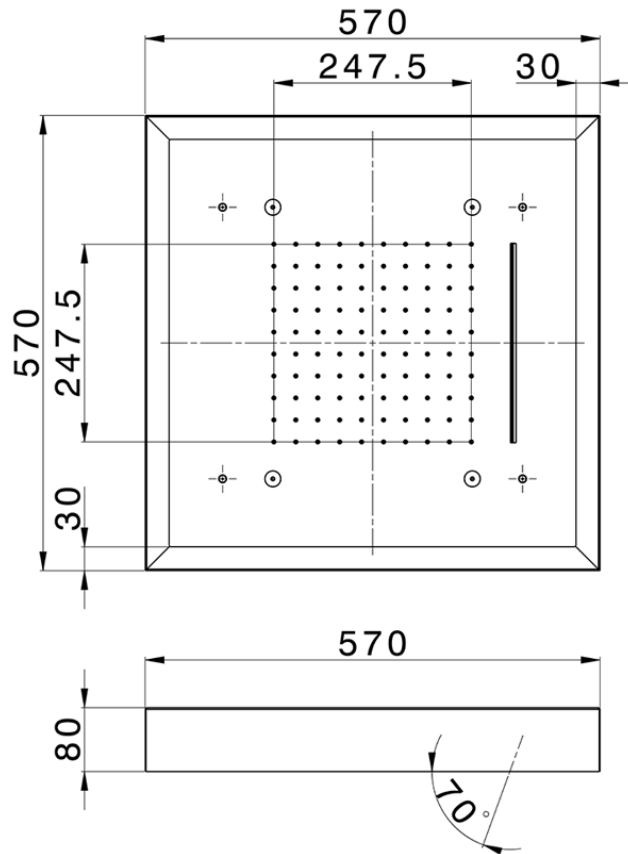

570x570 mm Chromotherapy Ceiling showerhead ZEN_ZS1C0160

ZS1C0160

<https://en.huberitalia.com/570x570-mm-chromotherapy-ceiling-showerhead-zen-zs1c0160>

2026-05-01