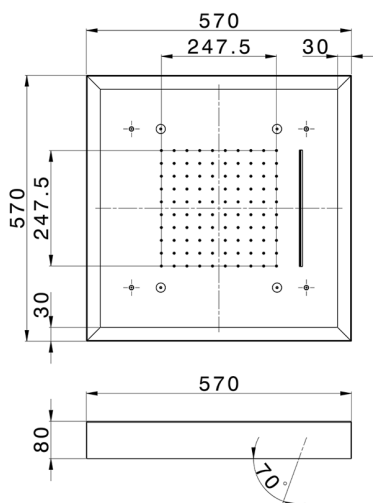

570x570 mm Chromotherapy Ceiling showerhead ZEN_ZS1C0160

MODEL **ZS1C0160**

570x570 mm Chromotherapy Ceiling showerhead, with white cover, rain, spraying, waterfall, chromotherapy functions, wireless control, Stainless Steel AISI 304