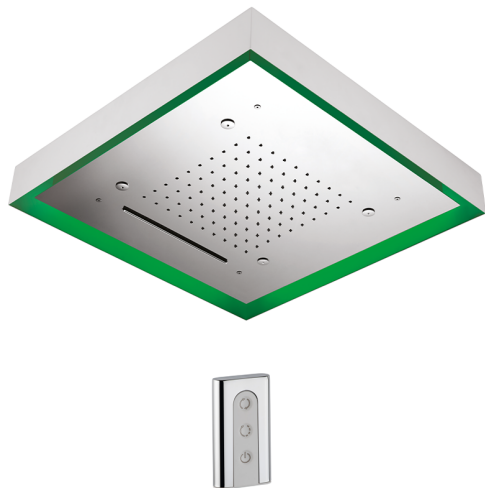

570x570 mm Chromotherapy Ceiling showerhead ZEN_ZS1C0160

MODEL **ZS1C0160**

570x570 mm Chromotherapy Ceiling showerhead, with white cover, rain, spraying, waterfall, chromotherapy functions, wireless control, Stainless Steel AISI 304

AVAILABLE FINISHINGS

-  **D1** D1 Brushed Inox
-  **40** 40 Matt Black
-  **4Q** 4Q Matt White
-  **D2** D2 Polished Inox

CHARACTERISTICS

2026-04-06