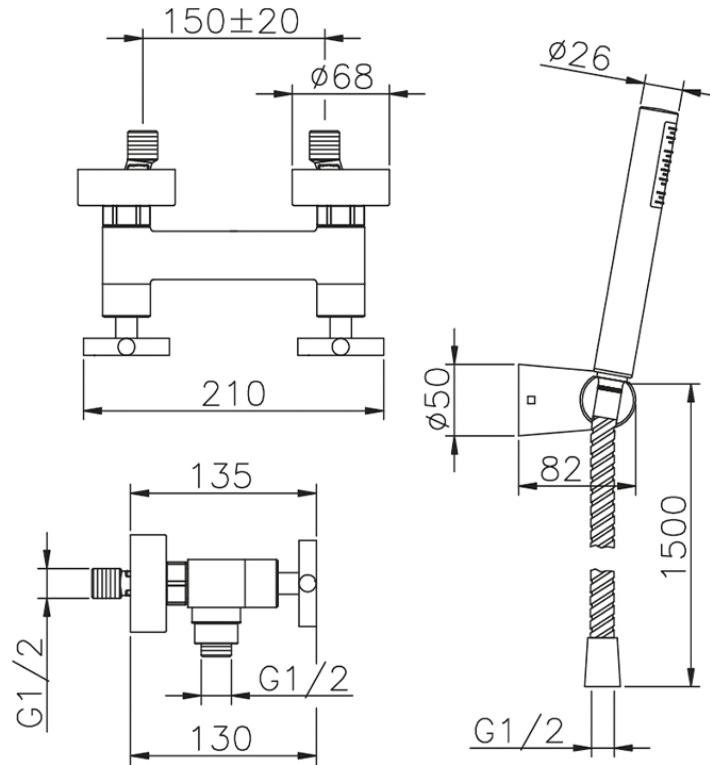

## Shower mixer, full equipment SUITE\_SU000450

SU000450

<https://en.huberitalia.com/shower-mixer-full-equipment-suite-su000450>

2026-06-13