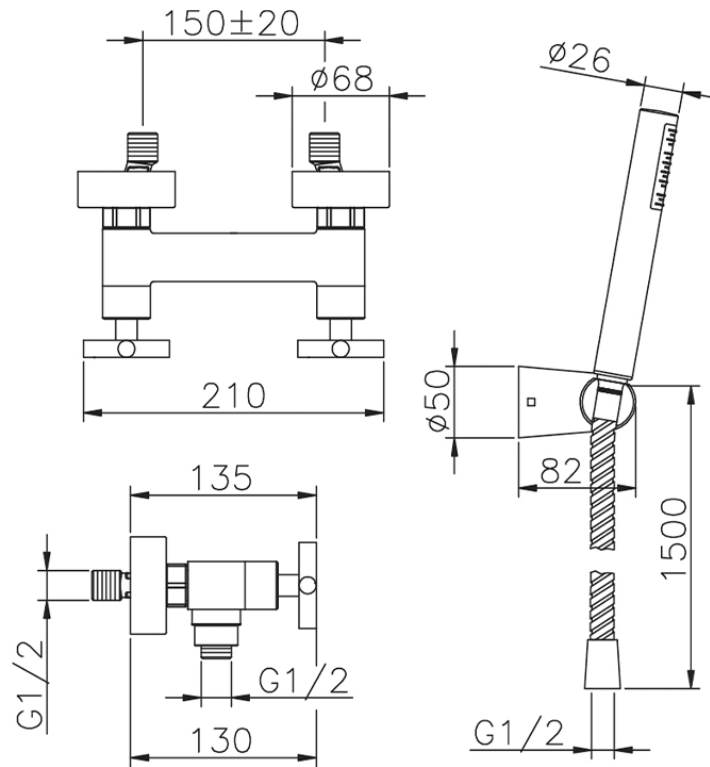

## Shower mixer, full equipment SUITE\_SU000450

SU000450

<https://en.huberitalia.com/shower-mixer-full-equipment-suite-su000450>

2026-04-06