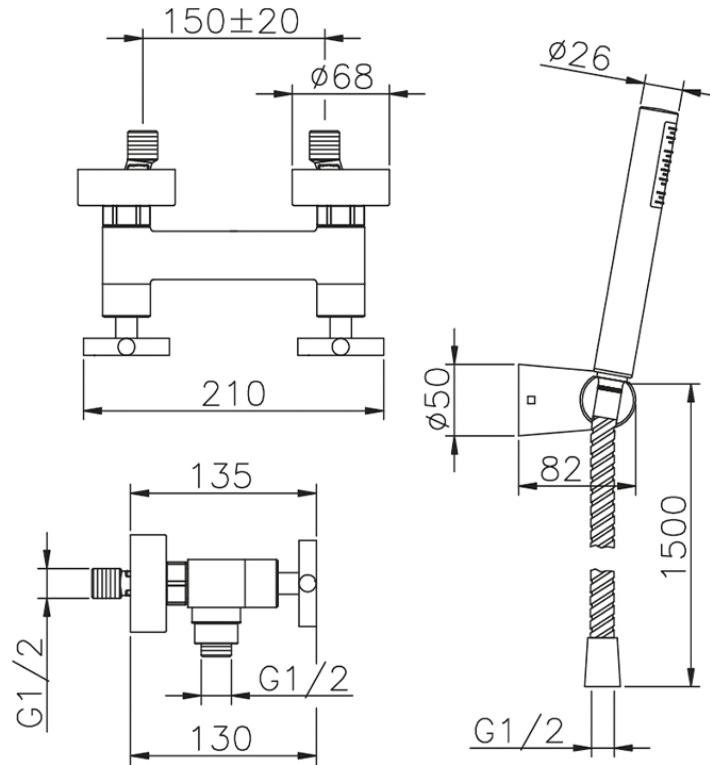

## Shower mixer, full equipment SUITE\_SU000450

SU000450

<https://en.huberitalia.com/shower-mixer-full-equipment-suite-su000450>

2026-06-09