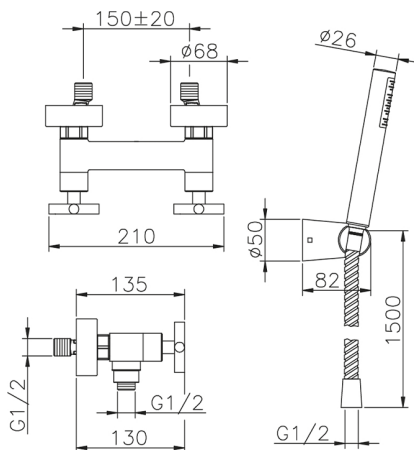

CHARACTERISTICS

2026-06-09